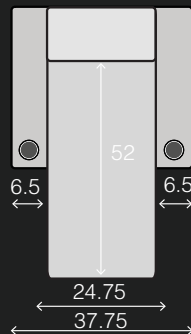

SPECIFICATIONS

ADD 8" HEIGHT FOR BUILT-ON RISER