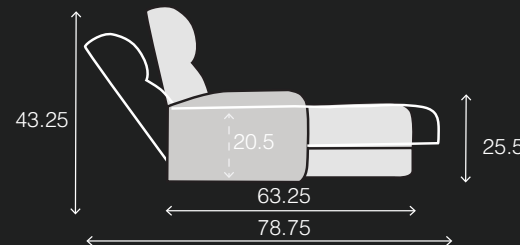

AZURE LHR SERIES

SPECIFICATIONS

ADD 8" HEIGHT FOR BUILT-ON RISER

TWO ARM RECLINER

RIGHT ARM RECLINER

LEFT ARM RECLINER

LEFT ARM + RIGHT WEDGE RECLINER

RIGHT WEDGE RECLINER

ARMLESS RECLINER

TWO ARM CHAISE

RIGHT ARM CHAISE

LEFT ARM CHAISE

ARMLESS CHAISE

36 x 35 x 43.25

29.75 x 35 x 43.25

29.75 x 35 x 43.25

40 x 35 x 43.25

33.75 x 35 x 43.25

23.5 x 35 x 43.25

37.75 x 63.25 x 43.25

31.25 x 63.25 x 43.25

31.25 x 63.25 x 43.25

24.75 x 63.25 x 43.25

POPULAR LAYOUTS

Inches as width x depth x height

2 STRAIGHT
65.75 x 35 x 43.25

3 STRAIGHT
95.50 x 35 x 43.25

4 STRAIGHT
125.25 x 35 x 43.25

4 STRAIGHT MIDDLE LOVE
119 x 35 x 43.25

2 CURVED
69.75 x 37 x 43.25

3 CURVED
103.5 x 39 x 43.25