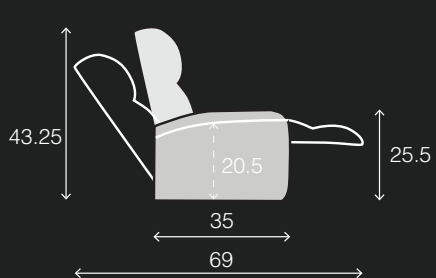

AZURE LHR SERIES

SPECIFICATIONS

ADD 8" HEIGHT FOR BUILT-ON RISER

TWO ARM RECLINER

RIGHT ARM RECLINER

LEFT ARM RECLINER

LEFT ARM + RIGHT WEDGE RECLINER

RIGHT WEDGE RECLINER

ARMLESS RECLINER

TWO ARM CHAISE

RIGHT ARM CHAISE

LEFT ARM CHAISE

ARMLESS CHAISE

36 x 35 x 43.25

29.75 x 35 x 43.25

29.75 x 35 x 43.25

40 x 35 x 43.25

33.75 x 35 x 43.25

23.5 x 35 x 43.25

37.75 x 63.25 x 43.25

31.25 x 63.25 x 43.25

31.25 x 63.25 x 43.25

24.75 x 63.25 x 43.25

POPULAR LAYOUTS

Inches as width x depth x height

2 STRAIGHT
65.75 x 35 x 43.25

3 STRAIGHT
95.50 x 35 x 43.25

4 STRAIGHT
125.25 x 35 x 43.25

4 STRAIGHT MIDDLE LOVE
119 x 35 x 43.25

2 CURVED
69.75 x 37 x 43.25

3 CURVED
103.5 x 39 x 43.25