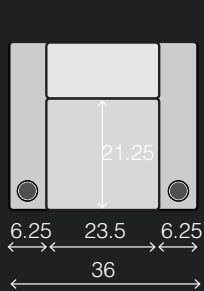

AZURE LHR SERIES

SPECIFICATIONS

ADD 8" HEIGHT FOR BUILT-ON RISER

TWO ARM RECLINER

RIGHT ARM RECLINER

LEFT ARM RECLINER

LEFT ARM + RIGHT WEDGE RECLINER

RIGHT WEDGE RECLINER

40 x 35 x 43.25

33.75 x 35 x 43.25

23.5 x 35 x 43.25

37.75 x 63.25 x 43.25

31.25 x 63.25 x 43.25

31.25 x 63.25 x 43.25

24.75 x 63.25 x 43.25

POPULAR LAYOUTS

Inches as width x depth x height

2 STRAIGHT
65.75 x 35 x 43.25

3 STRAIGHT
95.50 x 35 x 43.25

4 STRAIGHT
125.25 x 35 x 43.25

4 STRAIGHT MIDDLE LOVE
119 x 35 x 43.25

2 CURVED
69.75 x 37 x 43.25

3 CURVED
103.5 x 39 x 43.25

4 CURVED
137.25 x 41 x 43.25

4 CURVED MIDDLE LOVE
127 x 39 x 43.25

AZURE LHR SERIES

POPULAR CHAISE LAYOUTS

Inches as width x depth x height

2 LEFT CHAISE
67.25 x 63.25 x 43.25

2 RIGHT CHAISE
67.25 x 63.25 x 43.25