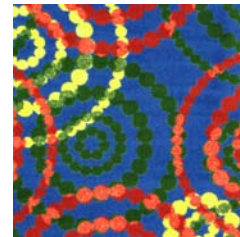

## Product Details

<b>Collection:</b>	Any Day Matinee™ Kaleidoscope
<b>Fiber:</b>	100% STAINMASTER® Nylon
<b>Product Type:</b>	Carpet
<b>Pattern Repeat:</b>	40.5" x 40.5"
<b>Width:</b>	13`6"
<b>Backing:</b>	Actionbac®
<b>Additional Options:</b>	Rugs

## Colors

01 Ruby

02 Sapphire

03 Warm Earth

04 Desert

06 Rainbow