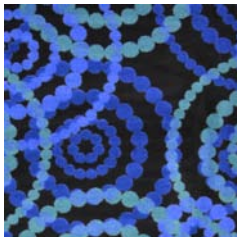

## Product Details

<b>Collection:</b>	Any Day Matinee™ Kaleidoscope
<b>Fiber:</b>	100% STAINMASTER® Nylon
<b>Product Type:</b>	Carpet
<b>Pattern Repeat:</b>	40.5" x 40.5"
<b>Width:</b>	13`6"
<b>Backing:</b>	Actionbac®
<b>Additional Options:</b>	Rugs

## Colors

01 Ruby

02 Sapphire

03 Warm Earth

04 Desert

06 Rainbow