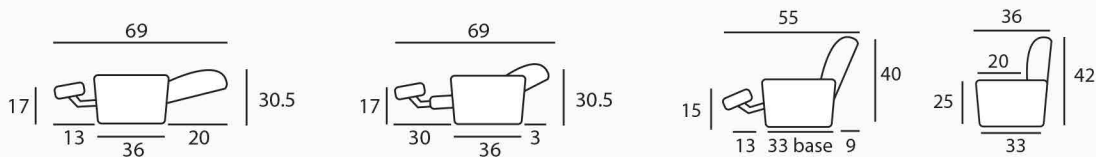

Seating configurations and dimensions.

Please note that these renderings are designed to provide you with estimated space requirements.

Continental Seating products are hand crafted and variations from standard dimensions and appearances can occur.

NOTE: Power mechanisms will raise seat height approximately 2 inches. Power mechanisms DO NOT recline as far back as the standard and wallsaver mechanisms.

STANDARD Recliner Mechanism

WALLSAVER Recliner Mechanism

Partially Reclined

Side View

H: 42
D: 36 Seat: 24
W: 64

2 Arm Loveseat

2 Arm Recliner

H: 42
D: 36 Seat: 24
W: 40

H: 42
D: 36 Seat: 24
W: 72

2 Seat Straight

H: 42
D: 36 Seat: 21
W: 123

4 Seat Straight

4 Seat Curve

H: 42
D: 36 Seat: 21
W: 142

4 Seat Straight Love-Nest

H: 42
D: 36 Seat: 21
W: 115

This is a sample representation of the most popular seating configurations and dimensions to help you prepare your order. You can arrange seating in any configuration you desire!