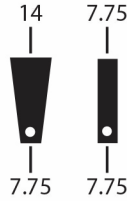

NOTE: Power mechanisms will raise seat height approximately 2 inches. Power mechanisms DO NOT recline as far back as the standard and wallsaver mechanisms.

STANDARD Recliner Mechanism

WALLSAVER Recliner Mechanism

Partially Reclined

Side View

H: 42
D: 36 Seat: 21
W: 58

2 Arm Loveseat

2 Arm Recliner

H: 42
D: 36 Seat: 21
W: 37

H: 42
D: 36 Seat: 21
W: 66

2 Seat Straight

2 Seat Curve

H: 42
D: 36 Seat: 21
W: 72

H: 42
D: 36 Seat: 21
W: 94

3 Seat Straight

3 Seat Curve

H: 42
D: 36 Seat: 21
W: 107

4 Seat Curve Love-Nest

H: 42
D: 36 Seat: 21
W: 130

H: 42
D: 36 Seat: 21
W: 123

4 Seat Straight

4 Seat Curve

H: 42
D: 36 Seat: 21
W: 142

4 Seat Straight Love-Nest

H: 42
D: 36 Seat: 21
W: 115

This is a sample representation of the most popular seating configurations and dimensions to help you prepare your order. You can arrange seating in any configuration you desire!