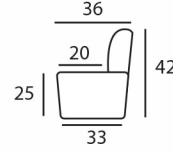

Seating configurations and dimensions.

Please note that these renderings are designed to provide you with estimated space requirements.

Continental Seating products are hand crafted and variations from standard dimensions and appearances can occur.

NOTE: Power mechanisms will raise seat height approximately 2 inches. Power mechanisms DO NOT recline as far back as the standard and wallsaver mechanisms.

STANDARD Recliner Mechanism

WALLSAVER Recliner Mechanism

Partially Reclined

Side View

H: 42
D: 36 Seat: 21
W: 58

2 Arm Loveseat

2 Arm Recliner

H: 42
D: 36 Seat: 21
W: 37

H: 42
D: 36 Seat: 21
W: 66

2 Seat Straight