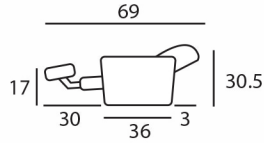

H: 42
D: 36 Seat: 24
W: 142

4 Seat Curve Love-Nest

H: 42
D: 36 Seat: 24
W: 135

4 Seat Straight

4 Seat Curve

H: 42
D: 36 Seat: 24
W: 154

This is a sample representation of the most popular seating configurations and dimensions to help you prepare your order. You can arrange seating in any configuration you desire!

Seating configurations and dimensions.

Please note that these renderings are designed to provide you with estimated space requirements.

Continental Seating products are hand crafted and variations from standard dimensions and appearances can occur.

NOTE: Power mechanisms will raise seat height approximately 2 inches. Power mechanisms DO NOT recline as far back as the standard and wallsaver mechanisms.

STANDARD Recliner Mechanism

WALLSAVER Recliner Mechanism