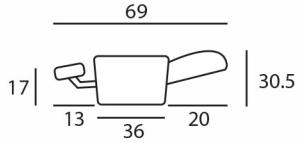

Seating configurations and dimensions.

Please note that these renderings are designed to provide you with estimated space requirements.

Continental Seating products are hand crafted and variations from standard dimensions and appearances can occur.

NOTE: Power mechanisms will raise seat height approximately 2 inches. Power mechanisms DO NOT recline as far back as the standard and wallsaver mechanisms.

STANDARD Recliner Mechanism