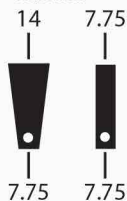

NOTE: Power mechanisms will raise seat height approximately 2 inches. Power mechanisms DO NOT recline as far back as the standard and wallsaver mechanisms.

STANDARD Recliner Mechanism

WALLSAVER Recliner Mechanism

Partially Reclined

Side View

H: 42
D: 36 Seat: 24
W: 64

2 Arm Loveseat

2 Arm Recliner

H: 42
D: 36 Seat: 24
W: 40

H: 42
D: 36 Seat: 24
W: 72

2 Seat Straight

2 Seat Curve

H: 42
D: 36 Seat: 24
W: 78

H: 42
D: 36 Seat: 24
W: 127

4 Seat Straight Love-Nest

H: 42
D: 36 Seat: 24
W: 103

3 Seat Straight

3 Seat Curve

H: 42
D: 36 Seat: 24
W: 116

Partially Reclined

Side View

H: 42
D: 36 Seat: 21
W: 58

2 Arm Loveseat

2 Arm Recliner

H: 42
D: 36 Seat: 21
W: 37

H: 42
D: 36 Seat: 21
W: 66

2 Seat Straight