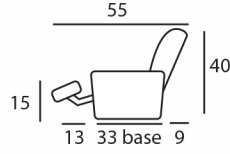

H: 42
D: 36 Seat: 24
W: 142

4 Seat Curve Love-Nest

H: 42
D: 36 Seat: 24
W: 135

4 Seat Straight

4 Seat Curve

H: 42
D: 36 Seat: 24
W: 154

This is a sample representation of the most popular seating configurations and dimensions to help you prepare your order. You can arrange seating in any configuration you desire!

Seating configurations and dimensions.

Please note that these renderings are designed to provide you with estimated space requirements.

Continental Seating products are hand crafted and variations from standard dimensions and appearances can occur.

NOTE: Power mechanisms will raise seat height approximately 2 inches. Power mechanisms DO NOT recline as far back as the standard and wallsaver mechanisms.

STANDARD Recliner Mechanism

WALLSAVER Recliner Mechanism