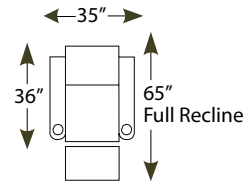

Wallaway® – Fully reclines inches away from the wall, allowing greater decorating flexibility and more efficient use of space.

Cupholder – Generously sized to hold most cans, bottles, and drink cups. Decorative beveled rim for a finished look.

Power Recline® – Effortlessly recline to your favorite position

42" Back Height

5300 LF Recliner
5301 Power

5480 LF Console
5481 Power

5240 RF Arm LF Console
5241 Power