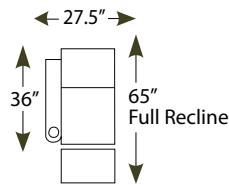

Wallaway® – Fully reclines inches away from the wall, allowing greater decorating flexibility and more efficient use of space.

Cupholder – Generously sized to hold most cans, bottles, and drink cups. Decorative beveled rim for a finished look.

Power Recline® – Effortlessly recline to your favorite position

42" Back Height

5300 LF Recliner
5301 Power

5480 LF Console
5481 Power

5240 RF Arm LF Console
5241 Power