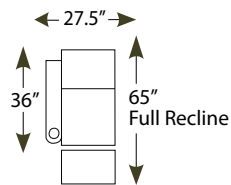

Wallaway® – Fully reclines inches away from the wall, allowing greater decorating flexibility and more efficient use of space.

Cupholder – Generously sized to hold most cans, bottles, and drink cups. Decorative beveled rim for a finished look.

Power Recline® – Effortlessly recline to your favorite position

42" Back Height

5300 LF Recliner
5301 Power

5480 LF Console
5481 Power

5240 RF Arm LF Console
5241 Power