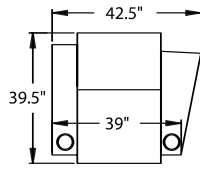

44" BACK HEIGHT

3900 RECLINER  
3901 POWER

5340 CONSOLE  
5341 POWER

5400 RECLINER  
5401 POWER

5440 CONSOLE  
5441 POWER

5200 RF ARM RECLINER  
5201 RF ARM POWER