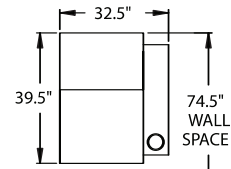

44" BACK HEIGHT

3900 RECLINER  
3901 POWER

5340 CONSOLE  
5341 POWER

5400 RECLINER  
5401 POWER

5440 CONSOLE  
5441 POWER

5200 RF ARM RECLINER  
5201 RF ARM POWER