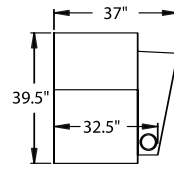

44" BACK HEIGHT

3900 RECLINER  
3901 POWER

5340 CONSOLE  
5341 POWER

5400 RECLINER  
5401 POWER

5440 CONSOLE  
5441 POWER

5200 RF ARM RECLINER  
5201 RF ARM POWER