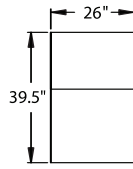

44" BACK HEIGHT

3900 RECLINER  
3901 POWER

5340 CONSOLE  
5341 POWER

5400 RECLINER  
5401 POWER

5440 CONSOLE  
5441 POWER

5200 RF ARM RECLINER  
5201 RF ARM POWER