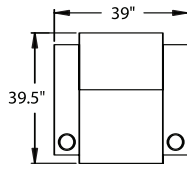

44" BACK HEIGHT

3900 RECLINER  
3901 POWER

5340 CONSOLE  
5341 POWER

5400 RECLINER  
5401 POWER

5440 CONSOLE  
5441 POWER

5200 RF ARM RECLINER  
5201 RF ARM POWER