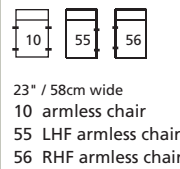

SH494 / SA494

Over 300 leathers and fabrics to choose from. Your choice...

MOST POPULAR CONFIGURATIONS

STATIONARY OPTIONS

Width x Depth x Height

Specifications are correct at time of printing and are subject to change without notice.