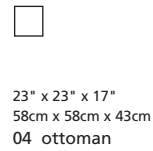

SH494 / SA494

Over 300 leathers and fabrics to choose from. Your choice...

MOST POPULAR CONFIGURATIONS

STATIONARY OPTIONS

Width x Depth x Height

Specifications are correct at time of printing and are subject to change without notice.