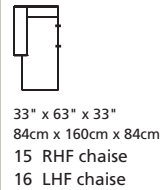

SH494 / SA494

Over 300 leathers and fabrics to choose from. Your choice...

MOST POPULAR CONFIGURATIONS

STATIONARY OPTIONS

Width x Depth x Height

Specifications are correct at time of printing and are subject to change without notice.