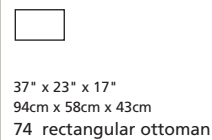

SH494 / SA494

Over 300 leathers and fabrics to choose from. Your choice...

MOST POPULAR CONFIGURATIONS

STATIONARY OPTIONS

Width x Depth x Height

Specifications are correct at time of printing and are subject to change without notice.