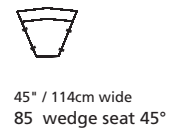

SH494 / SA494

Over 300 leathers and fabrics to choose from. Your choice...

MOST POPULAR CONFIGURATIONS

STATIONARY OPTIONS

Width x Depth x Height

Specifications are correct at time of printing and are subject to change without notice.