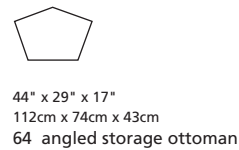

SH494 / SA494

Over 300 leathers and fabrics to choose from. Your choice...

MOST POPULAR CONFIGURATIONS

STATIONARY OPTIONS

Width x Depth x Height

Specifications are correct at time of printing and are subject to change without notice.