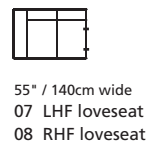

SH494 / SA494

Over 300 leathers and fabrics to choose from. Your choice...

MOST POPULAR CONFIGURATIONS

STATIONARY OPTIONS

Width x Depth x Height

Specifications are correct at time of printing and are subject to change without notice.