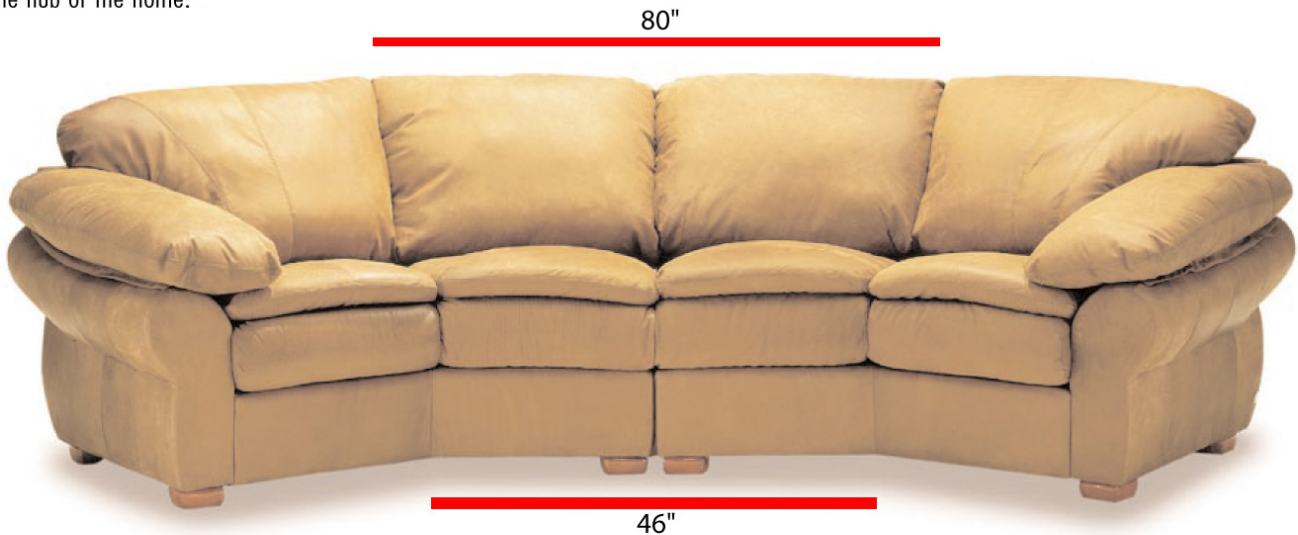

## CONFIGURATION AVAILABILITY

- 3 SEAT SOFA, LOVESEAT, CHAIR & OTTOMAN
- CHAIR and-a HALF, SLEEPER SOFA
- SECTIONAL, 3 & 4 SEAT Conversational SOFA

**FEATURES:** A big frame offers a laid back comfort. Double seat cushions will comfort you with the overstuffed back and arm pillows. Alexander has an upgrade option to place recliner mechanisms next the left and right arms.

### Size Specifications in Inches

	Length	Width	Seat Height	Total Height	Depth
Sofa	91	42	21	40	26
Loveseat	67	42	21	40	26
Chair	51	42	21	40	26
Chair 1/2	64	42	21	40	26
3 Con. Sofa	108	50	21	40	26
4 Co. Sofa	142	50	21	40	26
Sectional 3,3	120	120	21	40	26
Sectional 3,2	120	97	21	40	26

46"  
Double seat cushions and overstuffed backs complement The Sevilla Theater.