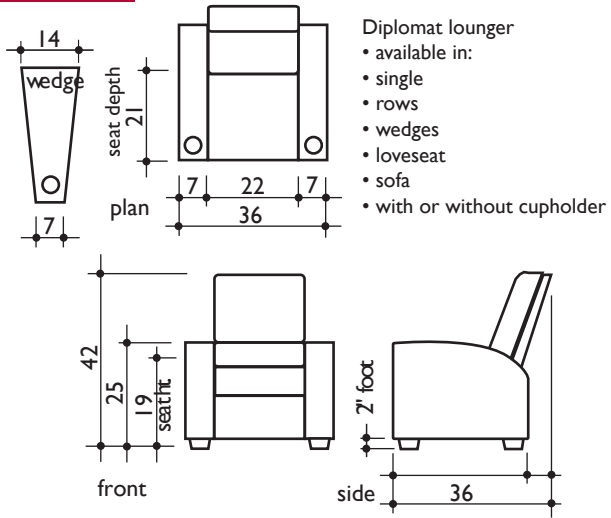

lounger basics

lounger clearances

seating plans

no scale - all dimensions are shown in inches

wedge configuration