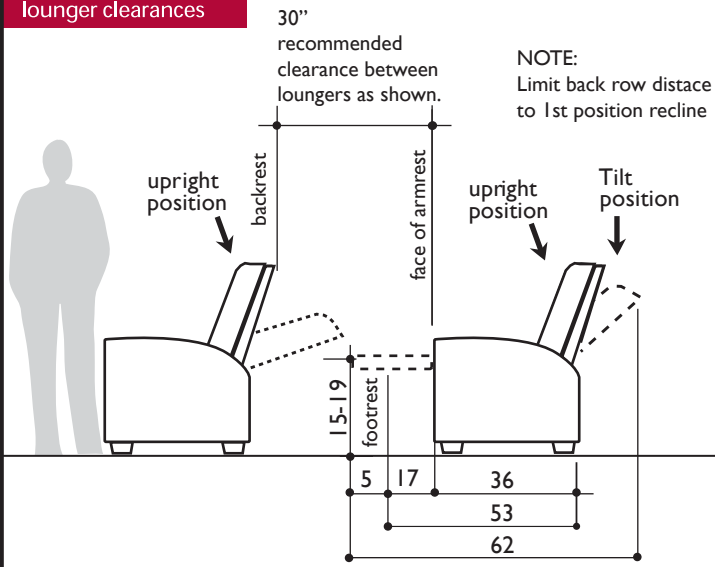

lounger basics

lounger clearances

seating plans

no scale - all dimensions are shown in inches

wedge configuration