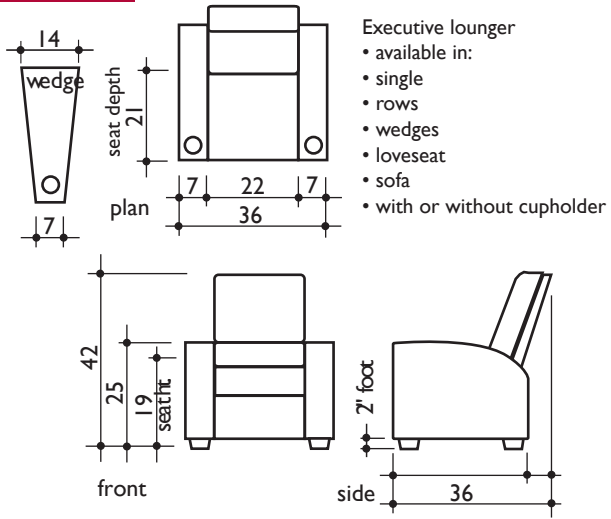

lounger basics

lounger clearances

seating plans

no scale - all dimensions are shown in inches

wedge configuration