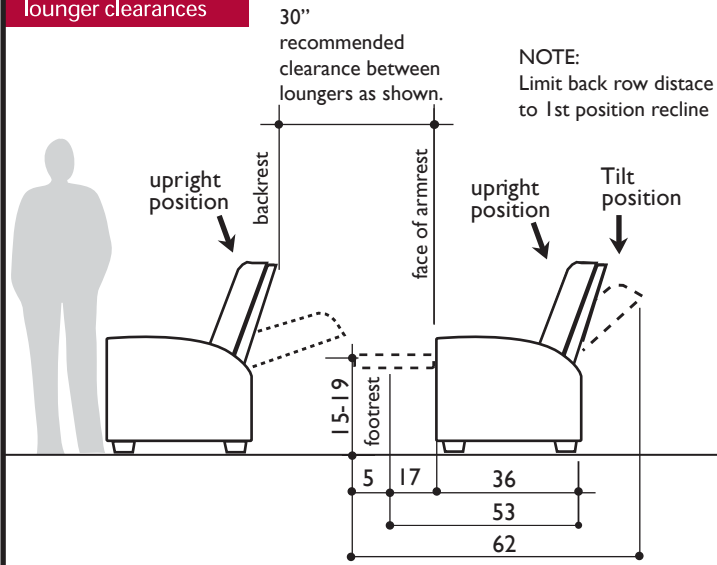

lounger basics

lounger clearances

seating plans

no scale - all dimensions are shown in inches

wedge configuration