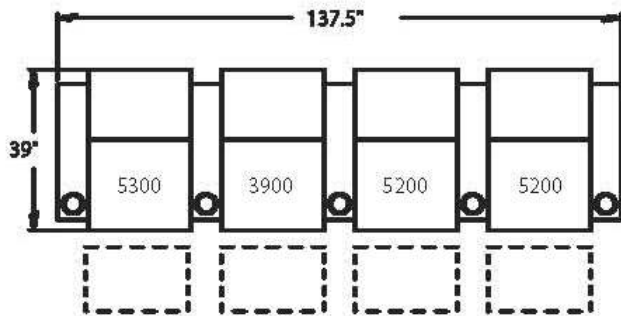

## DREAMSEAT SCHEMATIC

Dream Seats can be configured as single recliners or in rows. You can also do "loveseat" combinations where there is no "arm" in between two seats. See below for dimensions. Contact a Sales Associate for Details.

- **Wallaway®** - Fully reclines inches away from the wall, allowing greater decorating flexibility and more efficient use of space.
- **TouchMotion®** - Easily reclines at the touch of a button.
- **ChaiseLounger®** - Provides continuous, head-to-toe support when reclined.
- **PowerRecline®** - Effortlessly recline to your favorite position.
- **Cupholder** - Generously sized to hold most cans, bottles and drink cups. Decorative beveled rim for a finished look.