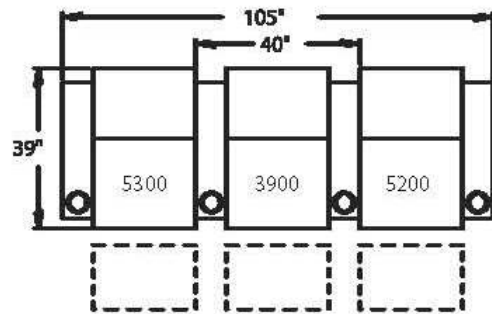

## DREAMSEAT SCHEMATIC

Dream Seats can be configured as single recliners or in rows. You can also do "loveseat" combinations where there is no "arm" in between two seats. See below for dimensions. Contact a Sales Associate for Details.

- **Wallaway®** - Fully reclines inches away from the wall, allowing greater decorating flexibility and more efficient use of space.
- **TouchMotion®** - Easily reclines at the touch of a button.
- **ChaiseLounger®** - Provides continuous, head-to-toe support when reclined.
- **PowerRecline®** - Effortlessly recline to your favorite position.
- **Cupholder** - Generously sized to hold most cans, bottles and drink cups. Decorative beveled rim for a finished look.