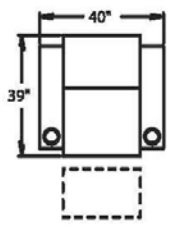

3900 Recliner
3901 Power Recline