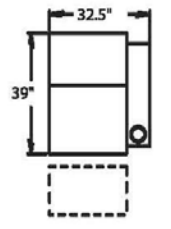

5200 RF Arm Recliner
5201RF Arm
Power Recline