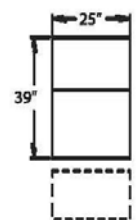

## DREAMSEAT SCHEMATIC

Dream Seats can be configured as single recliners or in rows. You can also do "loveseat" combinations where there is no "arm" in between two seats. See below for dimensions. Contact a Sales Associate for Details.

- **Wallaway®** - Fully reclines inches away from the wall, allowing greater decorating flexibility and more efficient use of space.
- **TouchMotion®** - Easily reclines at the touch of a button.
- **ChaiseLounger®** - Provides continuous, head-to-toe support when reclined.
- **PowerRecline®** - Effortlessly recline to your favorite position.
- **Cupholder** - Generously sized to hold most cans, bottles and drink cups. Decorative beveled rim for a finished look.

3900 Recliner  
3901 Power Recline

5200 RF Arm Recliner  
5201RF Arm  
Power Recline

5400 Armless Recliner  
5401 Armless Power Recline

5300 LF Arm Recliner  
5301 LF Arm Power  
Recline