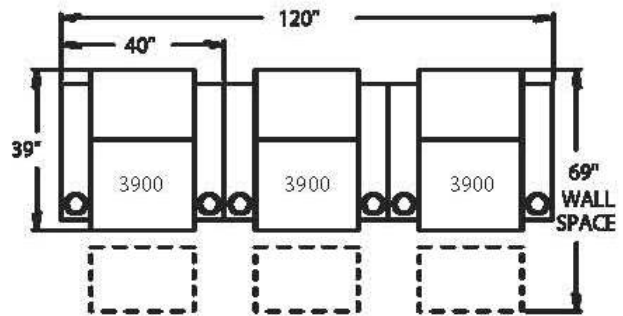

## DREAMSEAT SCHEMATIC

Dream Seats can be configured as single recliners or in rows. You can also do "loveseat" combinations where there is no "arm" in between two seats. See below for dimensions. Contact a Sales Associate for Details.

- **Wallaway®** - Fully reclines inches away from the wall, allowing greater decorating flexibility and more efficient use of space.
- **TouchMotion®** - Easily reclines at the touch of a button.
- **ChaiseLounger®** - Provides continuous, head-to-toe support when reclined.
- **PowerRecline®** - Effortlessly recline to your favorite position.
- **Cupholder** - Generously sized to hold most cans, bottles and drink cups. Decorative beveled rim for a finished look.