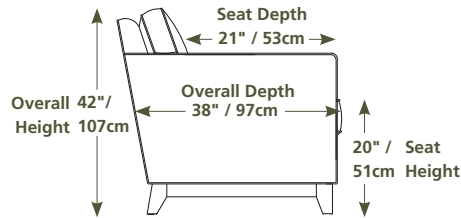

Design • It • Yourself

Wallhugger – fully reclines with only 2" / 5cm wall clearance, allowing greater decorating flexibility and more efficient use of space.

Forward extension to a maximum of 26" / 65cm.

67" x 44"
170cm x 112cm
2 seat straight

73" x 46"
185cm x 117cm
2 seat curved

142" x 54"
361cm x 137cm
4 seat curved

120" x 44"
305cm x 112cm
4 seat straight with loveseat

11 end arms (pair)
12 end arms with wireless transmitter (pair)
7" x 35" x 25"
18cm x 89cm x 64cm

23" / 58cm wide
05 LHF operated armless
06 RHF operated armless
15 LHF operated armless, power
16 LHF operated armless, power

37" x 44"
94cm x 112cm
single seat

60" x 44"
152cm x 112cm
loveseat

83" x 44"
236cm x 112cm
sofa (3 seat)

97" x 44"
246cm x 112cm
3 seat straight

108" x 50"
274cm x 127cm
3 seat curved

131" x 50"
333cm x 127cm
4 seat curved with loveseat

07 universal straight arms
7" x 35" x 25"
18cm x 89cm x 64cm

08 universal wedge arms
13" x 35" x 25"
33cm x 89cm x 64cm

23" / 58cm wide
20 armless chair
A5/C6 armless recliner (LHF/RHF) with bass shaker
B5/D6 armless recliner (LHF/RHF) with bass shaker & amplifier
E5/G6 armless power recliner (LHF/RHF) with bass shaker
F5/H6 armless power recliner (LHF/RHF) with bass shaker & amplifier

Imagine the impact of a full cinematic experience right in your own home! Home Theater Seating In A Box™ combines unparalleled comfort, sophisticated design and all the features you need to help create the ultimate home theater.

This modular system is available in straight or curved configurations. You can customize the configuration to fit your family size and living space with as many seats across as you need.