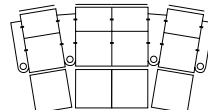

11 end arms (pair)
12 end arms with wireless transmitter (pair)
7" x 35" x 25"
18cm x 89cm x 64cm

23" / 58cm wide
05 LHF operated armless
06 RHF operated armless
15 LHF operated armless, power
16 LHF operated armless, power

37" x 44"
94cm x 112cm
single seat

60" x 44"
152cm x 112cm
loveseat

83" x 44"
236cm x 112cm
sofa (3 seat)

97" x 44"
246cm x 112cm
3 seat straight

108" x 50"
274cm x 127cm
3 seat curved

131" x 50"
333cm x 127cm
4 seat curved with loveseat

07 universal straight arms
7" x 35" x 25"
18cm x 89cm x 64cm

08 universal wedge arms
13" x 35" x 25"
33cm x 89cm x 64cm

23" / 58cm wide
20 armless chair
A5/C6 armless recliner (LHF/RHF) with bass shaker
B5/D6 armless recliner (LHF/RHF) with bass shaker & amplifier
E5/G6 armless power recliner (LHF/RHF) with bass shaker
F5/H6 armless power recliner (LHF/RHF) with bass shaker & amplifier