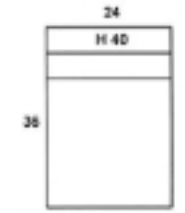

RECLINER ARMLESS