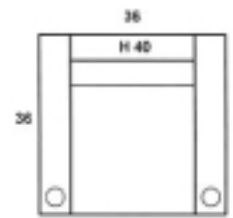

FREEPORT

SOFA RECLINER

SOFA RECLINER LAF

SOFA RECLINER RAF

RECLINER SOFA ARMLESS

LOVESEAT RECLINER

LOVESEAT RECLINER LAF

LOVESEAT RECLINER RAF

LOVESEAT RECLINER ARMLESS

RECLINER

ADDITIONAL MEASUREMENTS

SEAT HEIGHT: 19
 ARM HEIGHT: 27
 SEAT DEPTH: 22
 FINISHED ARM WIDTH: 6
 TOTAL RECLINER DEPTH: 64
 ZERO WALL CLEARANCE: 17
 CUPHOLDER INSIDE DIAMETER: 3.5