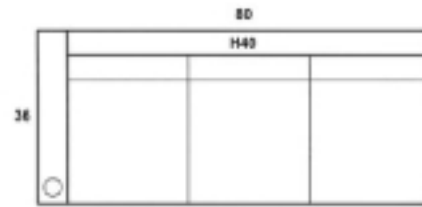

FREEPORT

SOFA RECLINER

SOFA RECLINER LAF

SOFA RECLINER RAF

RECLINER SOFA ARMLESS

LOVESEAT RECLINER

LOVESEAT RECLINER LAF

LOVESEAT RECLINER RAF

LOVESEAT RECLINER ARMLESS

RECLINER

ADDITIONAL MEASUREMENTS

SEAT HEIGHT: 19
 ARM HEIGHT: 27
 SEAT DEPTH: 22
 FINISHED ARM WIDTH: 6
 TOTAL RECLINER DEPTH: 64
 ZERO WALL CLEARANCE: 17
 CUPHOLDER INSIDE DIAMETER: 3.5