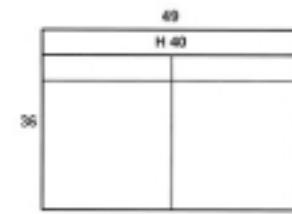

FREEPORT

SOFA RECLINER

SOFA RECLINER LAF

SOFA RECLINER RAF

RECLINER SOFA ARMLESS

LOVESEAT RECLINER

LOVESEAT RECLINER LAF

LOVESEAT RECLINER RAF

LOVESEAT RECLINER ARMLESS

RECLINER

ADDITIONAL MEASUREMENTS

SEAT HEIGHT: 19
 ARM HEIGHT: 27
 SEAT DEPTH: 22
 FINISHED ARM WIDTH: 6
 TOTAL RECLINER DEPTH: 64
 ZERO WALL CLEARANCE: 17
 CUPHOLDER INSIDE DIAMETER: 3.5