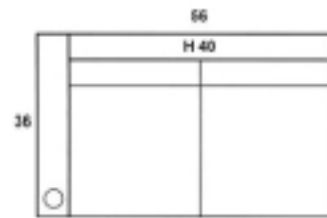

FREEPORT

SOFA RECLINER

SOFA RECLINER LAF

SOFA RECLINER RAF

RECLINER SOFA ARMLESS

LOVESEAT RECLINER

LOVESEAT RECLINER LAF

LOVESEAT RECLINER RAF

LOVESEAT RECLINER ARMLESS

RECLINER

ADDITIONAL MEASUREMENTS

SEAT HEIGHT: 19
 ARM HEIGHT: 27
 SEAT DEPTH: 22
 FINISHED ARM WIDTH: 6
 TOTAL RECLINER DEPTH: 64
 ZERO WALL CLEARANCE: 17
 CUPHOLDER INSIDE DIAMETER: 3.5