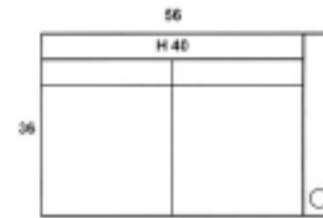

FREEPORT

SOFA RECLINER

SOFA RECLINER LAF

SOFA RECLINER RAF

RECLINER SOFA ARMLESS

LOVESEAT RECLINER

LOVESEAT RECLINER LAF

LOVESEAT RECLINER RAF

LOVESEAT RECLINER ARMLESS

RECLINER

ADDITIONAL MEASUREMENTS

SEAT HEIGHT: 19
 ARM HEIGHT: 27
 SEAT DEPTH: 22
 FINISHED ARM WIDTH: 6
 TOTAL RECLINER DEPTH: 64
 ZERO WALL CLEARANCE: 17
 CUPHOLDER INSIDE DIAMETER: 3.5