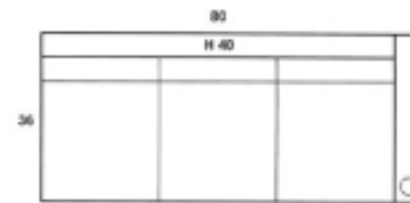

FREEPORT

SOFA RECLINER

SOFA RECLINER LAF

SOFA RECLINER RAF

RECLINER SOFA ARMLESS

LOVESEAT RECLINER

LOVESEAT RECLINER LAF

LOVESEAT RECLINER RAF

LOVESEAT RECLINER ARMLESS

RECLINER

ADDITIONAL MEASUREMENTS

SEAT HEIGHT: 19
 ARM HEIGHT: 27
 SEAT DEPTH: 22
 FINISHED ARM WIDTH: 6
 TOTAL RECLINER DEPTH: 64
 ZERO WALL CLEARANCE: 17
 CUPHOLDER INSIDE DIAMETER: 3.5