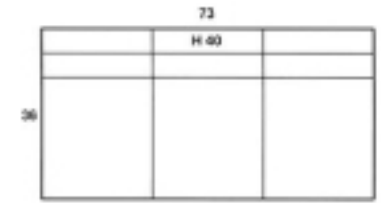

FREEPORT

SOFA RECLINER

SOFA RECLINER LAF

SOFA RECLINER RAF

RECLINER SOFA ARMLESS

LOVESEAT RECLINER

LOVESEAT RECLINER LAF

LOVESEAT RECLINER RAF

LOVESEAT RECLINER ARMLESS

RECLINER

ADDITIONAL MEASUREMENTS

SEAT HEIGHT: 19
 ARM HEIGHT: 27
 SEAT DEPTH: 22
 FINISHED ARM WIDTH: 6
 TOTAL RECLINER DEPTH: 64
 ZERO WALL CLEARANCE: 17
 CUPHOLDER INSIDE DIAMETER: 3.5