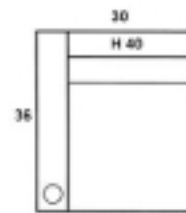

FREEPORT

SOFA RECLINER

SOFA RECLINER LAF

SOFA RECLINER RAF

RECLINER SOFA ARMLESS

LOVESEAT RECLINER

LOVESEAT RECLINER LAF

LOVESEAT RECLINER RAF

LOVESEAT RECLINER ARMLESS

RECLINER

ADDITIONAL MEASUREMENTS

SEAT HEIGHT: 19
 ARM HEIGHT: 27
 SEAT DEPTH: 22
 FINISHED ARM WIDTH: 6
 TOTAL RECLINER DEPTH: 64
 ZERO WALL CLEARANCE: 17
 CUPHOLDER INSIDE DIAMETER: 3.5