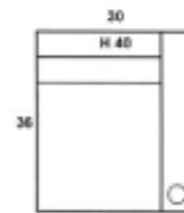

RECLINER RAF