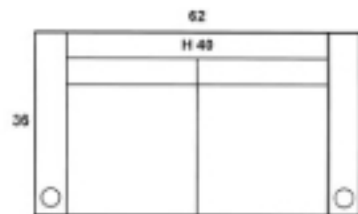

FREEPORT

SOFA RECLINER

SOFA RECLINER LAF

SOFA RECLINER RAF

RECLINER SOFA ARMLESS

LOVESEAT RECLINER

LOVESEAT RECLINER LAF

LOVESEAT RECLINER RAF

LOVESEAT RECLINER ARMLESS

RECLINER

ADDITIONAL MEASUREMENTS

SEAT HEIGHT: 19
 ARM HEIGHT: 27
 SEAT DEPTH: 22
 FINISHED ARM WIDTH: 6
 TOTAL RECLINER DEPTH: 64
 ZERO WALL CLEARANCE: 17
 CUPHOLDER INSIDE DIAMETER: 3.5