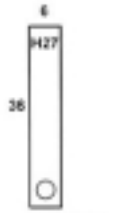

STRAIGHT ARM