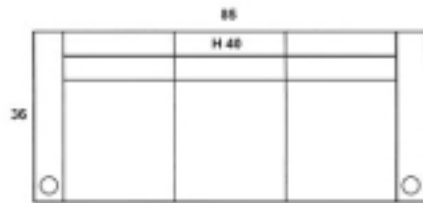

FREEPORT

SOFA RECLINER

SOFA RECLINER LAF

SOFA RECLINER RAF

RECLINER SOFA ARMLESS

LOVESEAT RECLINER

LOVESEAT RECLINER LAF

LOVESEAT RECLINER RAF

LOVESEAT RECLINER ARMLESS

RECLINER

ADDITIONAL MEASUREMENTS

SEAT HEIGHT: 19
 ARM HEIGHT: 27
 SEAT DEPTH: 22
 FINISHED ARM WIDTH: 6
 TOTAL RECLINER DEPTH: 64
 ZERO WALL CLEARANCE: 17
 CUPHOLDER INSIDE DIAMETER: 3.5