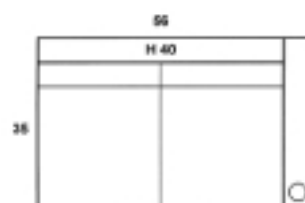

LOVESEAT RECLINER RAF