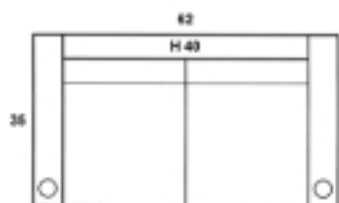

LOVESEAT RECLINER