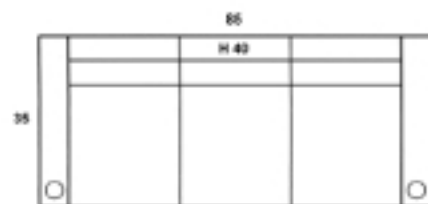

JULIET

SOFA RECLINER