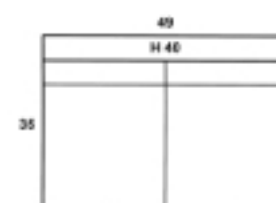

LOVESEAT RECLINER ARMLESS