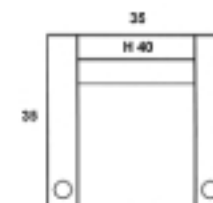

RECLINER

ADDITIONAL MEASUREMENTS

SEAT HEIGHT: 19
ARM HEIGHT: 23
SEAT DEPTH: 21
FINISHED ARM WIDTH: 5.5
TOP SEAT TO TOP BACK: 27
ZERO WALL CLEARANCE: 10
CUPHOLDER INSIDE DIAMETER: 3.5