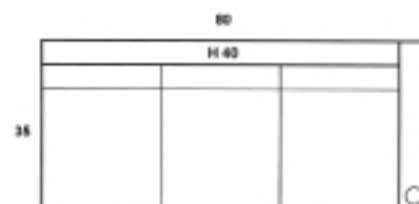

SOFA RECLINER RAF