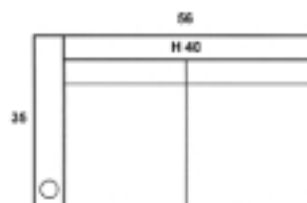

LOVESEAT RECLINER LAF