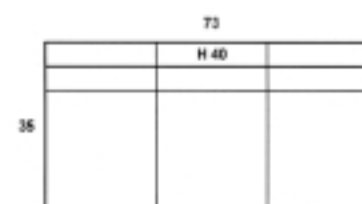

RECLINER SOFA ARMLESS