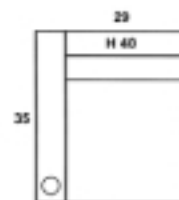

# JULIET

SOFA RECLINER

SOFA RECLINER LAF

SOFA RECLINER RAF

RECLINER SOFA ARMLESS

LOVESEAT RECLINER

LOVESEAT RECLINER LAF

LOVESEAT RECLINER RAF

## ADDITIONAL MEASUREMENTS

SEAT HEIGHT: 19  
 ARM HEIGHT: 23  
 SEAT DEPTH: 21  
 FINISHED ARM WIDTH: 5.5  
 TOP SEAT TO TOP BACK: 27  
 ZERO WALL CLEARANCE: 10  
 CUPHOLDER INSIDE DIAMETER: 3.5

RECLINER LAF