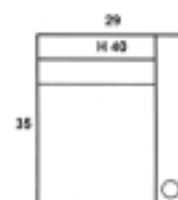

LOVESEAT RECLINER ARMLESS

RECLINER

## ADDITIONAL MEASUREMENTS

SEAT HEIGHT: 19  
 ARM HEIGHT: 23  
 SEAT DEPTH: 21  
 FINISHED ARM WIDTH: 5.5  
 TOP SEAT TO TOP BACK: 27  
 ZERO WALL CLEARANCE: 10  
 CUPHOLDER INSIDE DIAMETER: 3.5

RECLINER LAF