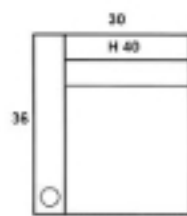

KENDALL

SOFA RECLINER

SOFA RECLINER LAF

SOFA RECLINER RAF

RECLINER SOFA ARMLESS

LOVESEAT RECLINER

LOVESEAT RECLINER LAF

LOVESEAT RECLINER RAF

LOVESEAT RECLINER ARMLESS

RECLINER

ADDITIONAL MEASUREMENTS

SEAT HEIGHT: 19
 ARM HEIGHT: 27
 SEAT DEPTH: 22
 FINISHED ARM WIDTH: 6
 TOTAL RECLINER DEPTH: 64
 ZERO WALL CLEARANCE: 17
 CUPHOLDER INSIDE DIAMETER: 3.5