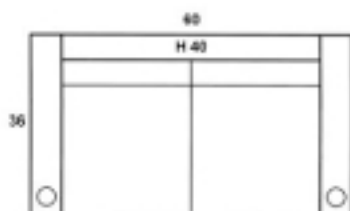

KENDALL

SOFA RECLINER

SOFA RECLINER LAF

SOFA RECLINER RAF

RECLINER SOFA ARMLESS

LOVESEAT RECLINER

LOVESEAT RECLINER LAF

LOVESEAT RECLINER RAF

LOVESEAT RECLINER ARMLESS

RECLINER

ADDITIONAL MEASUREMENTS

SEAT HEIGHT: 19
 ARM HEIGHT: 27
 SEAT DEPTH: 22
 FINISHED ARM WIDTH: 6
 TOTAL RECLINER DEPTH: 64
 ZERO WALL CLEARANCE: 17
 CUPHOLDER INSIDE DIAMETER: 3.5