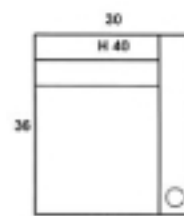

RECLINER RAF