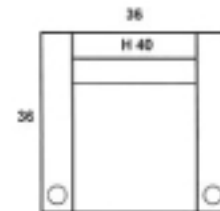

KENDALL

SOFA RECLINER

SOFA RECLINER LAF

SOFA RECLINER RAF

RECLINER SOFA ARMLESS

LOVESEAT RECLINER

LOVESEAT RECLINER LAF

LOVESEAT RECLINER RAF

LOVESEAT RECLINER ARMLESS

RECLINER

ADDITIONAL MEASUREMENTS

SEAT HEIGHT: 19
 ARM HEIGHT: 27
 SEAT DEPTH: 22
 FINISHED ARM WIDTH: 6
 TOTAL RECLINER DEPTH: 64
 ZERO WALL CLEARANCE: 17
 CUPHOLDER INSIDE DIAMETER: 3.5