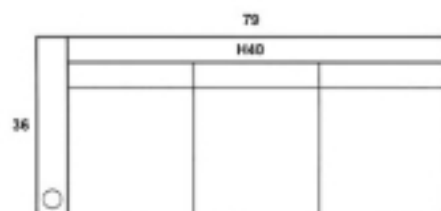

KENDALL

SOFA RECLINER

SOFA RECLINER LAF

SOFA RECLINER RAF

RECLINER SOFA ARMLESS

LOVESEAT RECLINER

LOVESEAT RECLINER LAF

LOVESEAT RECLINER RAF

LOVESEAT RECLINER ARMLESS

RECLINER

ADDITIONAL MEASUREMENTS

SEAT HEIGHT: 19
 ARM HEIGHT: 27
 SEAT DEPTH: 22
 FINISHED ARM WIDTH: 6
 TOTAL RECLINER DEPTH: 64
 ZERO WALL CLEARANCE: 17
 CUPHOLDER INSIDE DIAMETER: 3.5