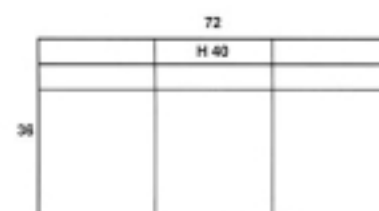

KENDALL

SOFA RECLINER

SOFA RECLINER LAF

SOFA RECLINER RAF

RECLINER SOFA ARMLESS

LOVESEAT RECLINER

LOVESEAT RECLINER LAF

LOVESEAT RECLINER RAF

LOVESEAT RECLINER ARMLESS

RECLINER

ADDITIONAL MEASUREMENTS

SEAT HEIGHT: 19
 ARM HEIGHT: 27
 SEAT DEPTH: 22
 FINISHED ARM WIDTH: 6
 TOTAL RECLINER DEPTH: 64
 ZERO WALL CLEARANCE: 17
 CUPHOLDER INSIDE DIAMETER: 3.5