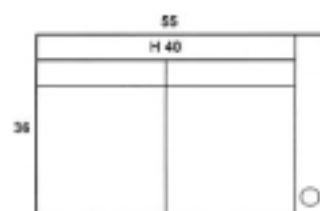

KENDALL

SOFA RECLINER

SOFA RECLINER LAF

SOFA RECLINER RAF

RECLINER SOFA ARMLESS

LOVESEAT RECLINER

LOVESEAT RECLINER LAF

LOVESEAT RECLINER RAF

LOVESEAT RECLINER ARMLESS

RECLINER

ADDITIONAL MEASUREMENTS

SEAT HEIGHT: 19
 ARM HEIGHT: 27
 SEAT DEPTH: 22
 FINISHED ARM WIDTH: 6
 TOTAL RECLINER DEPTH: 64
 ZERO WALL CLEARANCE: 17
 CUPHOLDER INSIDE DIAMETER: 3.5