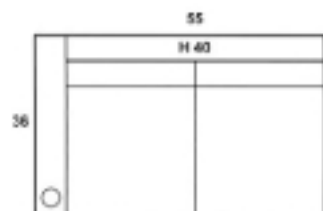

KENDALL

SOFA RECLINER

SOFA RECLINER LAF

SOFA RECLINER RAF

RECLINER SOFA ARMLESS

LOVESEAT RECLINER

LOVESEAT RECLINER LAF

LOVESEAT RECLINER RAF

LOVESEAT RECLINER ARMLESS

RECLINER

ADDITIONAL MEASUREMENTS

SEAT HEIGHT: 19
 ARM HEIGHT: 27
 SEAT DEPTH: 22
 FINISHED ARM WIDTH: 6
 TOTAL RECLINER DEPTH: 64
 ZERO WALL CLEARANCE: 17
 CUPHOLDER INSIDE DIAMETER: 3.5