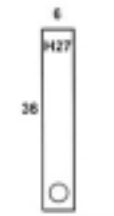

STRAIGHT ARM