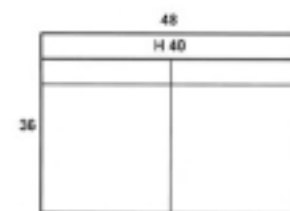

KENDALL

SOFA RECLINER

SOFA RECLINER LAF

SOFA RECLINER RAF

RECLINER SOFA ARMLESS

LOVESEAT RECLINER

LOVESEAT RECLINER LAF

LOVESEAT RECLINER RAF

LOVESEAT RECLINER ARMLESS

RECLINER

ADDITIONAL MEASUREMENTS

SEAT HEIGHT: 19
 ARM HEIGHT: 27
 SEAT DEPTH: 22
 FINISHED ARM WIDTH: 6
 TOTAL RECLINER DEPTH: 64
 ZERO WALL CLEARANCE: 17
 CUPHOLDER INSIDE DIAMETER: 3.5