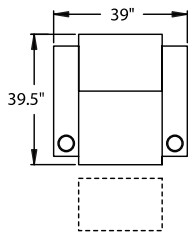

44" BACK HEIGHT

3900 RECLINER
3901 POWER

5340 CONSOLE
5341 POWER

5400 RECLINER
5401 POWER

5440 CONSOLE
5441 POWER

5200 RF ARM RECLINER
5201 RF ARM POWER