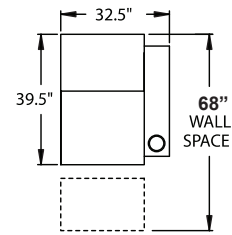

44" BACK HEIGHT

3900 RECLINER
3901 POWER

5340 CONSOLE
5341 POWER

5400 RECLINER
5401 POWER

5440 CONSOLE
5441 POWER

5200 RF ARM RECLINER
5201 RF ARM POWER