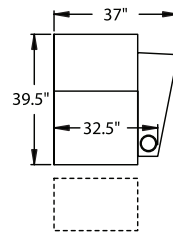

44" BACK HEIGHT

3900 RECLINER
3901 POWER

5340 CONSOLE
5341 POWER

5400 RECLINER
5401 POWER

5440 CONSOLE
5441 POWER

5200 RF ARM RECLINER
5201 RF ARM POWER