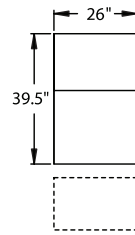

44" BACK HEIGHT

3900 RECLINER
3901 POWER

5340 CONSOLE
5341 POWER

5400 RECLINER
5401 POWER

5440 CONSOLE
5441 POWER

5200 RF ARM RECLINER
5201 RF ARM POWER