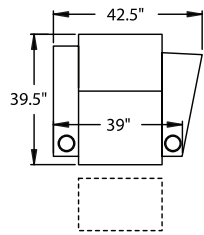

44" BACK HEIGHT

3900 RECLINER
3901 POWER

5340 CONSOLE
5341 POWER

5400 RECLINER
5401 POWER

5440 CONSOLE
5441 POWER

5200 RF ARM RECLINER
5201 RF ARM POWER