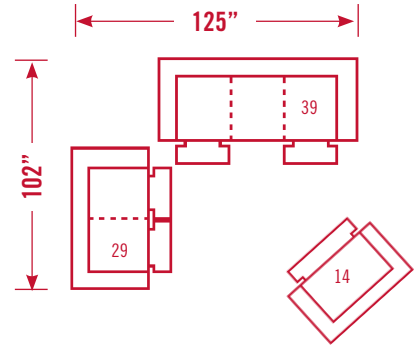

203 HANCOCK

RECLINING FURNITURE

	<p>203-14 SNUGLER RECLINER OVERALL DIMENSIONS W.52 D.39 H.43 SEAT DIMENSIONS W.33 D.21 H.20</p>
	<p>203-29 DOUBLE RECLINING LOVESEAT OVERALL DIMENSIONS W.63 D.39 H.42 SEAT DIMENSIONS W.53 D.20 H.20</p>
	<p>203-39 DOUBLE RECLINING SOFA OVERALL DIMENSIONS W.86 D.39 H.42 SEAT DIMENSIONS W.67 D.20 H.20</p>
	<p>2421 MATCHING WALLSAVER RECLINER OVERALL DIMENSIONS W.39 D.40 H.41 SEAT DIMENSIONS W.21 D.23 H.19</p>
	<p>5421 MATCHING ROCKER RECLINER OVERALL DIMENSIONS W.39 D.40 H.41 SEAT DIMENSIONS W.21 D.23 H.19</p>

POPULAR CONFIGURATION

RECOMMENDED CORRELATES

2421/5421 HANCOCK
 MATCHING WALLSAVER /
 ROCKER RECLINER

11896 OAKLEY PARK
 OCCASIONAL TABLES

11920 KENILWORTH
 OCCASIONAL TABLES