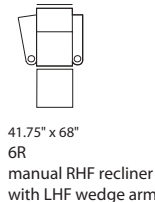

THE HEADLINER

In Stock with Black or Brown Leather, or custom order with over 300 leathers and fabrics to choose from. Your choice...

Wallhugger – fully reclines with only 4" wall clearance, allowing greater decorating flexibility and more efficient use of space.

Single SKU overall depth in full recline = 68"
Configuration depths will vary

Substitute "E" for "R" when ordering power recline.

To place an order call:
1-888-457-SEAT(7328)

Design • It • Yourself

Imagine the impact of a full cinematic experience right in your own home!

TheaterSeatStore™ is now offering with Best Buy/Magnolia Home Theater this exclusive model which combines unparalleled comfort, sophisticated design, and all the features you need to help create the ultimate home theater.

This modular system is available in straight or curved configurations. You can customize the configuration to fit your family size and living space with as many seats across as you need. This product ships with fully attached arms and wedges.

THEATER SEAT STORE™
Spotlight on Comfort

<http://www.theaterseatstore.com/bestbuy>