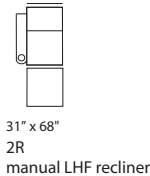

THE HEADLINER

In Stock with Black or Brown Leather, or custom order with over 300 leathers and fabrics to choose from. Your choice...

Wallhugger – fully reclines with only 4" wall clearance, allowing greater decorating flexibility and more efficient use of space.

Single SKU overall depth in full recline = 68"
Configuration depths will vary

Substitute "E" for "R" when ordering power recline.

To place an order call:
1-888-457-SEAT(7328)

Design • It • Yourself

Imagine the impact of a full cinematic experience right in your own home!

TheaterSeatStore™ is now offering with Best Buy/Magnolia Home Theater this exclusive model which combines unparalleled comfort, sophisticated design, and all the features you need to help create the ultimate home theater.

This modular system is available in straight or curved configurations. You can customize the configuration to fit your family size and living space with as many seats across as you need. This product ships with fully attached arms and wedges.

THEATER SEAT STORE™
Spotlight on Comfort

<http://www.theaterseatstore.com/bestbuy>