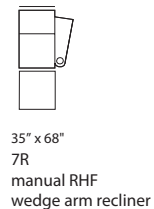

THE HEADLINER

In Stock with Black or Brown Leather, or custom order with over 300 leathers and fabrics to choose from. Your choice...

Wallhugger – fully reclines with only 4" wall clearance, allowing greater decorating flexibility and more efficient use of space.

Single SKU overall depth in full recline = 68"
Configuration depths will vary

Substitute "E" for "R" when ordering power recline.

To place an order call:
1-888-457-SEAT(7328)

Design • It • Yourself

Imagine the impact of a full cinematic experience right in your own home!

TheaterSeatStore™ is now offering with Best Buy/Magnolia Home Theater this exclusive model which combines unparalleled comfort, sophisticated design, and all the features you need to help create the ultimate home theater.

This modular system is available in straight or curved configurations. You can customize the configuration to fit your family size and living space with as many seats across as you need. This product ships with fully attached arms and wedges.

THEATER SEAT STORE™
Spotlight on Comfort

<http://www.theaterseatstore.com/bestbuy>