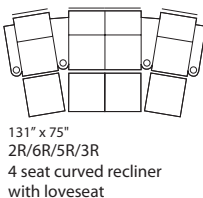

THE HEADLINER

In Stock with Black or Brown Leather, or custom order with over 300 leathers and fabrics to choose from. Your choice...

Wallhugger – fully reclines with only 4" wall clearance, allowing greater decorating flexibility and more efficient use of space.

Single SKU overall depth in full recline = 68"
Configuration depths will vary

Substitute "E" for "R" when ordering power recline.

To place an order call:
1-888-457-SEAT(7328)

Design • It • Yourself

Imagine the impact of a full cinematic experience right in your own home!

TheaterSeatStore™ is now offering with Best Buy/Magnolia Home Theater this exclusive model which combines unparalleled comfort, sophisticated design, and all the features you need to help create the ultimate home theater.

This modular system is available in straight or curved configurations. You can customize the configuration to fit your family size and living space with as many seats across as you need. This product ships with fully attached arms and wedges.

THEATER SEAT STORE™
Spotlight on Comfort

<http://www.theaterseatstore.com/bestbuy>