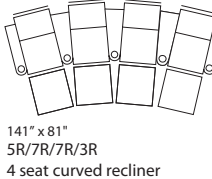

THE HEADLINER

In Stock with Black or Brown Leather, or custom order with over 300 leathers and fabrics to choose from. Your choice...

Wallhugger – fully reclines with only 4" wall clearance, allowing greater decorating flexibility and more efficient use of space.

Single SKU overall depth in full recline = 68"
Configuration depths will vary

Substitute "E" for "R" when ordering power recline.

To place an order call:
1-888-457-SEAT(7328)

Design • It • Yourself

Imagine the impact of a full cinematic experience right in your own home!

TheaterSeatStore™ is now offering with Best Buy/Magnolia Home Theater this exclusive model which combines unparalleled comfort, sophisticated design, and all the features you need to help create the ultimate home theater.

This modular system is available in straight or curved configurations. You can customize the configuration to fit your family size and living space with as many seats across as you need. This product ships with fully attached arms and wedges.

THEATER SEAT STORE™
Spotlight on Comfort

<http://www.theaterseatstore.com/bestbuy>