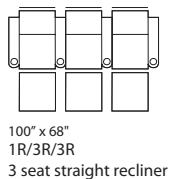

THE HEADLINER

In Stock with Black or Brown Leather, or custom order with over 300 leathers and fabrics to choose from. Your choice...

Wallhugger – fully reclines with only 4" wall clearance, allowing greater decorating flexibility and more efficient use of space.

Single SKU overall depth in full recline = 68"
Configuration depths will vary

Substitute "E" for "R" when ordering power recline.

To place an order call:
1-888-457-SEAT(7328)

Design • It • Yourself

Imagine the impact of a full cinematic experience right in your own home!

TheaterSeatStore™ is now offering with Best Buy/Magnolia Home Theater this exclusive model which combines unparalleled comfort, sophisticated design, and all the features you need to help create the ultimate home theater.

This modular system is available in straight or curved configurations. You can customize the configuration to fit your family size and living space with as many seats across as you need. This product ships with fully attached arms and wedges.

THEATER SEAT STORE™
Spotlight on Comfort

<http://www.theaterseatstore.com/bestbuy>