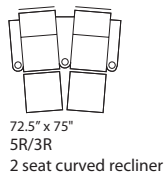

THE HEADLINER

In Stock with Black or Brown Leather, or custom order with over 300 leathers and fabrics to choose from. Your choice...

Wallhugger – fully reclines with only 4" wall clearance, allowing greater decorating flexibility and more efficient use of space.

Single SKU overall depth in full recline = 68"
Configuration depths will vary

Substitute "E" for "R" when ordering power recline.

To place an order call:
1-888-457-SEAT(7328)

Design • It • Yourself

Imagine the impact of a full cinematic experience right in your own home!

TheaterSeatStore™ is now offering with Best Buy/Magnolia Home Theater this exclusive model which combines unparalleled comfort, sophisticated design, and all the features you need to help create the ultimate home theater.

This modular system is available in straight or curved configurations. You can customize the configuration to fit your family size and living space with as many seats across as you need. This product ships with fully attached arms and wedges.

THEATER SEAT STORE™
Spotlight on Comfort

<http://www.theaterseatstore.com/bestbuy>