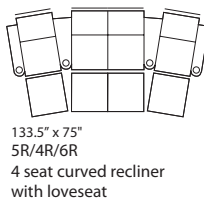

THE HEADLINER

In Stock with Black or Brown Leather, or custom order with over 300 leathers and fabrics to choose from. Your choice...

Wallhugger – fully reclines with only 4" wall clearance, allowing greater decorating flexibility and more efficient use of space.

Single SKU overall depth in full recline = 68"
Configuration depths will vary

Substitute "E" for "R" when ordering power recline.

To place an order call:
1-888-457-SEAT(7328)

Design • It • Yourself

Imagine the impact of a full cinematic experience right in your own home!

TheaterSeatStore™ is now offering with Best Buy/Magnolia Home Theater this exclusive model which combines unparalleled comfort, sophisticated design, and all the features you need to help create the ultimate home theater.

This modular system is available in straight or curved configurations. You can customize the configuration to fit your family size and living space with as many seats across as you need. This product ships with fully attached arms and wedges.

THEATER SEAT STORE™
Spotlight on Comfort

<http://www.theaterseatstore.com/bestbuy>