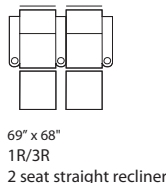

THE HEADLINER

In Stock with Black or Brown Leather, or custom order with over 300 leathers and fabrics to choose from. Your choice...

Wallhugger – fully reclines with only 4" wall clearance, allowing greater decorating flexibility and more efficient use of space.

Single SKU overall depth in full recline = 68"
Configuration depths will vary

Substitute "E" for "R" when ordering power recline.

To place an order call:
1-888-457-SEAT(7328)

Design • It • Yourself

Imagine the impact of a full cinematic experience right in your own home!

TheaterSeatStore™ is now offering with Best Buy/Magnolia Home Theater this exclusive model which combines unparalleled comfort, sophisticated design, and all the features you need to help create the ultimate home theater.

This modular system is available in straight or curved configurations. You can customize the configuration to fit your family size and living space with as many seats across as you need. This product ships with fully attached arms and wedges.

THEATER SEAT STORE™
Spotlight on Comfort

<http://www.theaterseatstore.com/bestbuy>