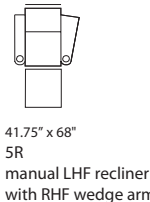

THE HEADLINER

In Stock with Black or Brown Leather, or custom order with over 300 leathers and fabrics to choose from. Your choice...

Wallhugger – fully reclines with only 4" wall clearance, allowing greater decorating flexibility and more efficient use of space.

Single SKU overall depth in full recline = 68"
Configuration depths will vary

Substitute "E" for "R" when ordering power recline.

To place an order call:
1-888-457-SEAT(7328)

Design • It • Yourself

Imagine the impact of a full cinematic experience right in your own home!

TheaterSeatStore™ is now offering with Best Buy/Magnolia Home Theater this exclusive model which combines unparalleled comfort, sophisticated design, and all the features you need to help create the ultimate home theater.

This modular system is available in straight or curved configurations. You can customize the configuration to fit your family size and living space with as many seats across as you need. This product ships with fully attached arms and wedges.

THEATER SEAT STORE™
Spotlight on Comfort

<http://www.theaterseatstore.com/bestbuy>