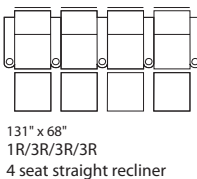

THE HEADLINER

In Stock with Black or Brown Leather, or custom order with over 300 leathers and fabrics to choose from. Your choice...

Wallhugger – fully reclines with only 4" wall clearance, allowing greater decorating flexibility and more efficient use of space.

Single SKU overall depth in full recline = 68"
Configuration depths will vary

Substitute "E" for "R" when ordering power recline.

To place an order call:
1-888-457-SEAT(7328)

Design • It • Yourself

Imagine the impact of a full cinematic experience right in your own home!

TheaterSeatStore™ is now offering with Best Buy/Magnolia Home Theater this exclusive model which combines unparalleled comfort, sophisticated design, and all the features you need to help create the ultimate home theater.

This modular system is available in straight or curved configurations. You can customize the configuration to fit your family size and living space with as many seats across as you need. This product ships with fully attached arms and wedges.

THEATER SEAT STORE™
Spotlight on Comfort

<http://www.theaterseatstore.com/bestbuy>