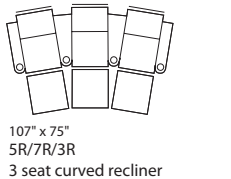

THE HEADLINER

In Stock with Black or Brown Leather, or custom order with over 300 leathers and fabrics to choose from. Your choice...

Wallhugger – fully reclines with only 4" wall clearance, allowing greater decorating flexibility and more efficient use of space.

Single SKU overall depth in full recline = 68"
Configuration depths will vary

Substitute "E" for "R" when ordering power recline.

To place an order call:
1-888-457-SEAT(7328)

Design • It • Yourself

Imagine the impact of a full cinematic experience right in your own home!

TheaterSeatStore™ is now offering with Best Buy/Magnolia Home Theater this exclusive model which combines unparalleled comfort, sophisticated design, and all the features you need to help create the ultimate home theater.

This modular system is available in straight or curved configurations. You can customize the configuration to fit your family size and living space with as many seats across as you need. This product ships with fully attached arms and wedges.

THEATER SEAT STORE™
Spotlight on Comfort

<http://www.theaterseatstore.com/bestbuy>