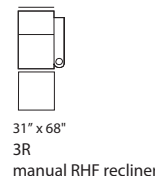

THE HEADLINER

In Stock with Black or Brown Leather, or custom order with over 300 leathers and fabrics to choose from. Your choice...

Wallhugger – fully reclines with only 4" wall clearance, allowing greater decorating flexibility and more efficient use of space.

Single SKU overall depth in full recline = 68"
Configuration depths will vary

Substitute "E" for "R" when ordering power recline.

To place an order call:
1-888-457-SEAT(7328)

Design • It • Yourself

Imagine the impact of a full cinematic experience right in your own home!

TheaterSeatStore™ is now offering with Best Buy/Magnolia Home Theater this exclusive model which combines unparalleled comfort, sophisticated design, and all the features you need to help create the ultimate home theater.

This modular system is available in straight or curved configurations. You can customize the configuration to fit your family size and living space with as many seats across as you need. This product ships with fully attached arms and wedges.

THEATER SEAT STORE™
Spotlight on Comfort

<http://www.theaterseatstore.com/bestbuy>