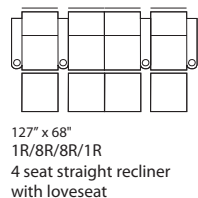

THE HEADLINER

In Stock with Black or Brown Leather, or custom order with over 300 leathers and fabrics to choose from. Your choice...

Wallhugger – fully reclines with only 4" wall clearance, allowing greater decorating flexibility and more efficient use of space.

Single SKU overall depth in full recline = 68"
Configuration depths will vary

Substitute "E" for "R" when ordering power recline.

To place an order call:
1-888-457-SEAT(7328)

Design • It • Yourself

Imagine the impact of a full cinematic experience right in your own home!

TheaterSeatStore™ is now offering with Best Buy/Magnolia Home Theater this exclusive model which combines unparalleled comfort, sophisticated design, and all the features you need to help create the ultimate home theater.

This modular system is available in straight or curved configurations. You can customize the configuration to fit your family size and living space with as many seats across as you need. This product ships with fully attached arms and wedges.

THEATER SEAT STORE™
Spotlight on Comfort

<http://www.theaterseatstore.com/bestbuy>