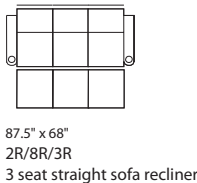

THE HEADLINER

In Stock with Black or Brown Leather, or custom order with over 300 leathers and fabrics to choose from. Your choice...

Wallhugger – fully reclines with only 4" wall clearance, allowing greater decorating flexibility and more efficient use of space.

Single SKU overall depth in full recline = 68"
Configuration depths will vary

Substitute "E" for "R" when ordering power recline.

To place an order call:
1-888-457-SEAT(7328)

Design • It • Yourself

Imagine the impact of a full cinematic experience right in your own home!

TheaterSeatStore™ is now offering with Best Buy/Magnolia Home Theater this exclusive model which combines unparalleled comfort, sophisticated design, and all the features you need to help create the ultimate home theater.

This modular system is available in straight or curved configurations. You can customize the configuration to fit your family size and living space with as many seats across as you need. This product ships with fully attached arms and wedges.

THEATER SEAT STORE™
Spotlight on Comfort

<http://www.theaterseatstore.com/bestbuy>