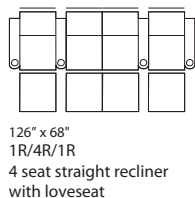

THE HEADLINER

In Stock with Black or Brown Leather, or custom order with over 300 leathers and fabrics to choose from. Your choice...

Wallhugger – fully reclines with only 4" wall clearance, allowing greater decorating flexibility and more efficient use of space.

Single SKU overall depth in full recline = 68"
Configuration depths will vary

Substitute "E" for "R" when ordering power recline.

To place an order call:
1-888-457-SEAT(7328)

Design • It • Yourself

Imagine the impact of a full cinematic experience right in your own home!

TheaterSeatStore™ is now offering with Best Buy/Magnolia Home Theater this exclusive model which combines unparalleled comfort, sophisticated design, and all the features you need to help create the ultimate home theater.

This modular system is available in straight or curved configurations. You can customize the configuration to fit your family size and living space with as many seats across as you need. This product ships with fully attached arms and wedges.

THEATER SEAT STORE™
Spotlight on Comfort

<http://www.theaterseatstore.com/bestbuy>