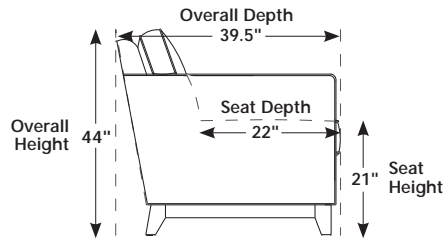

# THE HEADLINER

In Stock with Black or Brown Leather, or custom order with over 300 leathers and fabrics to choose from. Your choice...

**Wallhugger** – fully reclines with only 4" wall clearance, allowing greater decorating flexibility and more efficient use of space.

Single SKU overall depth in full recline = 68"  
Configuration depths will vary

Substitute "E" for "R" when ordering power recline.

To place an order call:  
**1-888-457-SEAT(7328)**