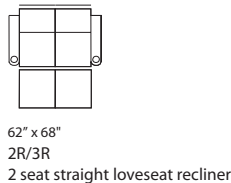

THE HEADLINER

In Stock with Black or Brown Leather, or custom order with over 300 leathers and fabrics to choose from. Your choice...

Wallhugger – fully reclines with only 4" wall clearance, allowing greater decorating flexibility and more efficient use of space.

Single SKU overall depth in full recline = 68"
Configuration depths will vary

Substitute "E" for "R" when ordering power recline.

To place an order call:
1-888-457-SEAT(7328)

Design • It • Yourself

Imagine the impact of a full cinematic experience right in your own home!

TheaterSeatStore™ is now offering with Best Buy/Magnolia Home Theater this exclusive model which combines unparalleled comfort, sophisticated design, and all the features you need to help create the ultimate home theater.

This modular system is available in straight or curved configurations. You can customize the configuration to fit your family size and living space with as many seats across as you need. This product ships with fully attached arms and wedges.

THEATER SEAT STORE™
Spotlight on Comfort

<http://www.theaterseatstore.com/bestbuy>