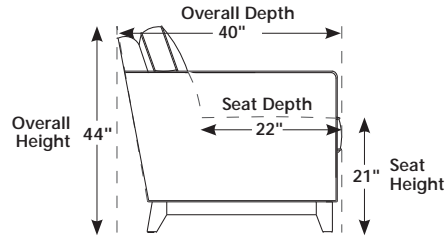

THE MAGNOLIA

In Stock with Black or Brown Leather, or custom order with over 300 leathers and fabrics to choose from. Your choice...

Wallhugger – fully reclines with only 4" wall clearance, allowing greater decorating flexibility and more efficient use of space.

Single SKU overall depth in full recline = 68"
Configuration depths will vary

For SKU options, replace "R" with:
E = power recline

To place an order call:
1-888-457-SEAT(7328)

Design • It • Yourself

Imagine the impact of a full cinematic experience right in your own home!

TheaterSeatStore™ is now offering with BestBuy / Magnolia Home Theater this exclusive model which combines unparalleled comfort, sophisticated design, and all the features you need to help create the ultimate home theater.

This modular system is available in straight or curved configurations. You can customize the configuration to fit your family size and living space with as many seats across as you need. This product ships with fully attached arms and wedges.

THEATER SEAT STORE™
Spotlight on Comfort