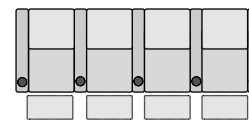

* Power SKUs only

UPHOLSTERY

- ▶ Top Grain Leather
- ▶ Bonded Leather
- ▶ Leather Gel
- ▶ Microfiber

SPECIFICATIONS

TWO ARM
37 x 40 x 44

RIGHT ARM
29.5 x 40 x 44

LEFT ARM
29.5 x 40 x 44

LEFT ARM + RIGHT WEDGE
41.5 x 40 x 44

RIGHT WEDGE
35 x 40 x 44

ARMLESS
24 x 40 x 44

POPULAR LAYOUTS

Inches as width x depth x height

2 STRAIGHT
66.5 x 40 x 44

3 STRAIGHT
97 x 40 x 44

4 STRAIGHT
127.5 x 40 x 44

4 STRAIGHT MIDDLE LOVE
121 x 40 x 44

2 CURVED
71 x 42 x 44

3 CURVED
106 x 44 x 44

4 CURVED
141 x 46 x 44

4 CURVED MIDDLE LOVE
130 x 44 x 44