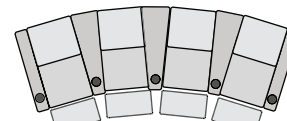

* Power SKUs only

UPHOLSTERY

- ▶ Top Grain Leather
- ▶ Bonded Leather
- ▶ Leather Gel
- ▶ Microfiber

SPECIFICATIONS

TWO ARM
37 x 40 x 44

RIGHT ARM
29.5 x 40 x 44

LEFT ARM
29.5 x 40 x 44

LEFT ARM + RIGHT WEDGE
41.5 x 40 x 44

RIGHT WEDGE
35 x 40 x 44

ARMLESS
24 x 40 x 44

POPULAR LAYOUTS

Inches as width x depth x height

2 STRAIGHT
66.5 x 40 x 44

3 STRAIGHT
97 x 40 x 44

4 STRAIGHT
127.5 x 40 x 44

4 STRAIGHT MIDDLE LOVE
121 x 40 x 44

2 CURVED
71 x 42 x 44

3 CURVED
106 x 44 x 44

4 CURVED
141 x 46 x 44

4 CURVED MIDDLE LOVE
130 x 44 x 44