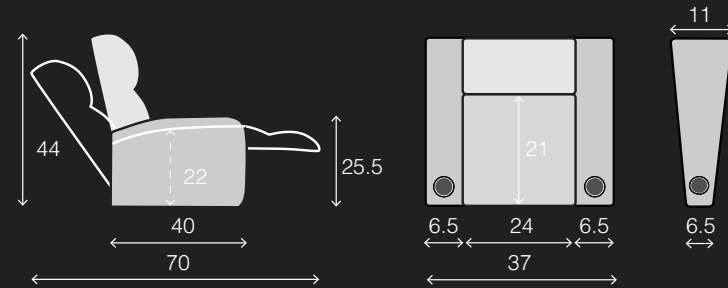

* Power SKUs only

UPHOLSTERY

- ▶ Top Grain Leather
- ▶ Bonded Leather
- ▶ Leather Gel
- ▶ Microfiber

SPECIFICATIONS

TWO ARM
37 x 40 x 44

RIGHT ARM
29.5 x 40 x 44

LEFT ARM
29.5 x 40 x 44

LEFT ARM + RIGHT WEDGE
41.5 x 40 x 44

RIGHT WEDGE
35 x 40 x 44

ARMLESS
24 x 40 x 44

POPULAR LAYOUTS

Inches as width x depth x height

2 STRAIGHT
66.5 x 40 x 44

3 STRAIGHT
97 x 40 x 44

4 STRAIGHT
127.5 x 40 x 44

4 STRAIGHT MIDDLE LOVE
121 x 40 x 44

2 CURVED
71 x 42 x 44

3 CURVED
106 x 44 x 44

4 CURVED
141 x 46 x 44

4 CURVED MIDDLE LOVE
130 x 44 x 44