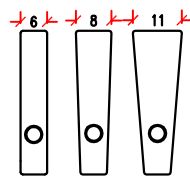

THE MIZNER CHAIR

21" width

24" width

Dual 24" connected seats for 48" loveseat

21" x 41" MIZNER

24" x 41" MIZNER

60

STRAIGHT & WEDGE ARMS

TOP VIEW OF CONSOLE

Row of 3- 24" width

ARM

SMALL OTTOMAN

SHARK REMOVABLE ARM

24" x 41" MIZNER CHAISE

36" x 41" MIZNER CHAISE

CHAISE

Angled Row of 4- 24" width

We recommend that the Minimum distance between rows is 84" from back of chair to back of chair

Average Weight Chair: 100 lbs Arm: 25 lbs Console: 35 lbs