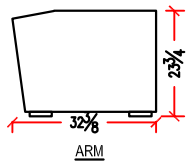

THE MIZNER CHAIR

21" width

24" width

Dual 24" connected seats for 48" loveseat

21" x 41" MIZNER

24" x 41" MIZNER

60

STRAIGHT & WEDGE ARMS

TOP VIEW OF CONSOLE

Row of 3- 24" width

ARM

SMALL OTTOMAN

SHARK REMOVABLE ARM

24" x 41" MIZNER CHAISE

36" x 41" MIZNER CHAISE

CHAISE

Angled Row of 4- 24" width

We recommend that the Minimum distance between rows is 84" from back of chair to back of chair

Average Weight Chair: 100 lbs Arm: 25 lbs Console: 35 lbs