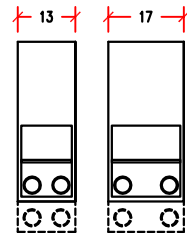

THE MIZNER CHAIR

21" width

24" width

Dual 24" connected seats for 48" loveseat

21" x 41" MIZNER

24" x 41" MIZNER

60

STRAIGHT & WEDGE ARMS

TOP VIEW OF CONSOLE

Row of 3- 24" width

ARM

SMALL OTTOMAN

SHARK REMOVABLE ARM

24" x 41" MIZNER CHAISE

36" x 41" MIZNER CHAISE

CHAISE

Angled Row of 4- 24" width

We recommend that the Minimum distance between rows is 84" from back of chair to back of chair

Average Weight Chair: 100 lbs Arm: 25 lbs Console: 35 lbs