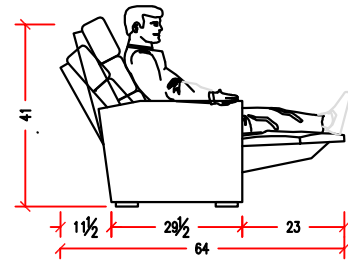

THE MIZNER CHAIR

21" width

24" width

Dual 24" connected seats for 48" loveseat

21" x 41" MIZNER

24" x 41" MIZNER

60

STRAIGHT & WEDGE ARMS

TOP VIEW OF CONSOLE

Row of 3- 24" width

ARM

SMALL OTTOMAN

SHARK REMOVABLE ARM

24" x 41" MIZNER CHAISE

36" x 41" MIZNER CHAISE

CHAISE

Angled Row of 4- 24" width

We recommend that the Minimum distance between rows is 84" from back of chair to back of chair

Average Weight Chair: 100 lbs Arm: 25 lbs Console: 35 lbs