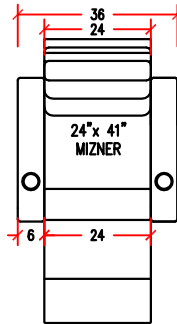

THE MIZNER CHAIR

21" width

24" width

Dual 24" connected seats for 48" loveseat

21" x 41" MIZNER

24" x 41" MIZNER

60

STRAIGHT & WEDGE ARMS

TOP VIEW OF CONSOLE

Row of 3- 24" width

ARM

SMALL OTTOMAN

SHARK REMOVABLE ARM

24" x 41" MIZNER CHAISE

36" x 41" MIZNER CHAISE

CHAISE

Angled Row of 4- 24" width

We recommend that the Minimum distance between rows is 84" from back of chair to back of chair

Average Weight Chair: 100 lbs Arm: 25 lbs Console: 35 lbs