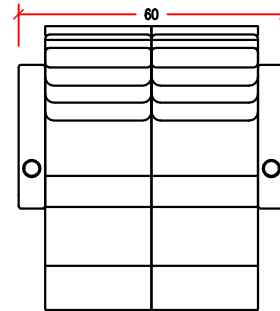

THE MIZNER CHAIR

21" width

24" width

Dual 24" connected seats for 48" loveseat

21" x 41" MIZNER

24" x 41" MIZNER

60

STRAIGHT & WEDGE ARMS

TOP VIEW OF CONSOLE

Row of 3- 24" width

ARM

SMALL OTTOMAN

SHARK REMOVABLE ARM

24" x 41" MIZNER CHAISE

36" x 41" MIZNER CHAISE

CHAISE

Angled Row of 4- 24" width

We recommend that the Minimum distance between rows is 84" from back of chair to back of chair

Average Weight Chair: 100 lbs Arm: 25 lbs Console: 35 lbs