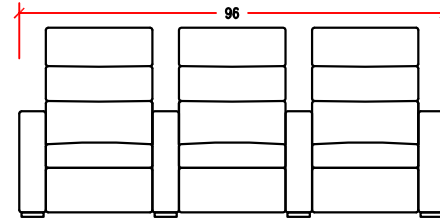

THE MIZNER CHAIR

21" width

24" width

Dual 24" connected seats for 48" loveseat

21" x 41" MIZNER

24" x 41" MIZNER

60

STRAIGHT & WEDGE ARMS

TOP VIEW OF CONSOLE

Row of 3- 24" width

ARM

SMALL OTTOMAN

SHARK REMOVABLE ARM

24" x 41" MIZNER CHAISE

36" x 41" MIZNER CHAISE

CHAISE

Angled Row of 4- 24" width

We recommend that the Minimum distance between rows is 84" from back of chair to back of chair

Average Weight Chair: 100 lbs Arm: 25 lbs Console: 35 lbs