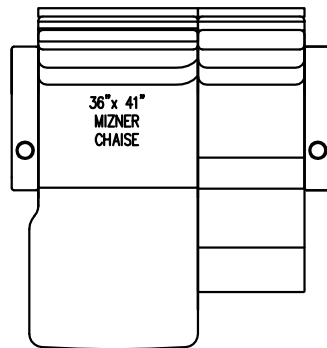

THE MIZNER CHAIR

21" width

24" width

Dual 24" connected seats for 48" loveseat

21" x 41" MIZNER

24" x 41" MIZNER

60

STRAIGHT & WEDGE ARMS

TOP VIEW OF CONSOLE

Row of 3- 24" width

ARM

SMALL OTTOMAN

SHARK REMOVABLE ARM

24" x 41" MIZNER CHAISE

36" x 41" MIZNER CHAISE

CHAISE

Angled Row of 4- 24" width

We recommend that the Minimum distance between rows is 84" from back of chair to back of chair

Average Weight Chair: 100 lbs Arm: 25 lbs Console: 35 lbs