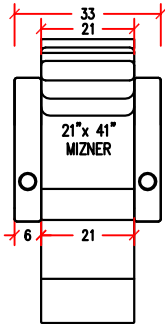

THE MIZNER CHAIR

21" width

24" width

Dual 24" connected seats for 48" loveseat

21" x 41" MIZNER

24" x 41" MIZNER

60

STRAIGHT & WEDGE ARMS

TOP VIEW OF CONSOLE

Row of 3- 24" width

ARM

SMALL OTTOMAN

SHARK REMOVABLE ARM

24" x 41" MIZNER CHAISE

36" x 41" MIZNER CHAISE

CHAISE

Angled Row of 4- 24" width

We recommend that the Minimum distance between rows is 84" from back of chair to back of chair

Average Weight Chair: 100 lbs Arm: 25 lbs Console: 35 lbs