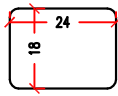

THE MIZNER CHAIR

21" width

24" width

Dual 24" connected seats for 48" loveseat

21" x 41" MIZNER

24" x 41" MIZNER

60

STRAIGHT & WEDGE ARMS

TOP VIEW OF CONSOLE

Row of 3- 24" width

ARM

SMALL OTTOMAN

SHARK REMOVABLE ARM

24" x 41" MIZNER CHAISE

36" x 41" MIZNER CHAISE

CHAISE

Angled Row of 4- 24" width

We recommend that the Minimum distance between rows is 84" from back of chair to back of chair

Average Weight Chair: 100 lbs Arm: 25 lbs Console: 35 lbs