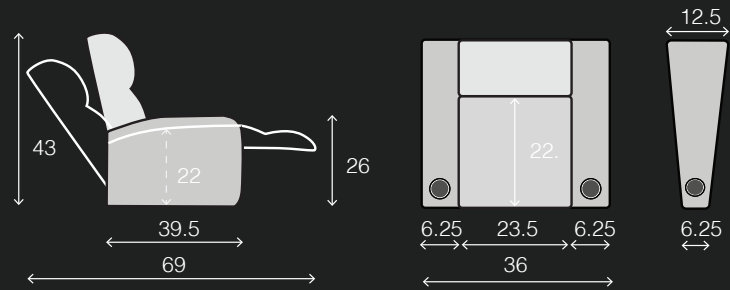

# SPECIFICATIONS

TWO ARM  
36 x 39.5 x 43

RIGHT ARM  
30 x 39.5 x 43

LEFT ARM  
30 x 39.5 x 43

LEFT ARM + RIGHT WEDGE  
42 x 39.5 x 43

RIGHT WEDGE  
36 x 39.5 x 43

ARMLESS  
23.5 x 39.5 x 43

## POPULAR LAYOUTS

Inches as width x depth x height

2 STRAIGHT  
65.75 x 39.5 x 43

3 STRAIGHT  
95.5 x 39.5 x 43

4 STRAIGHT  
125.25 x 39.5 x 43

4 STRAIGHT MIDDLE LOVE  
119 x 39.5 x 43

2 CURVED  
72 x 41.5 x 43

3 CURVED  
108 x 43.5 x 43

4 CURVED  
144 x 45.5 x 43

4 CURVED MIDDLE LOVE  
131.5 x 43.5 x 43