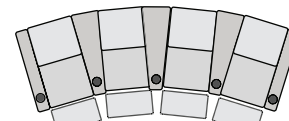

# SPECIFICATIONS

TWO ARM  
36 x 39.5 x 43

RIGHT ARM  
30 x 39.5 x 43

LEFT ARM  
30 x 39.5 x 43

LEFT ARM + RIGHT WEDGE  
42 x 39.5 x 43

RIGHT WEDGE  
36 x 39.5 x 43

ARMLESS  
23.5 x 39.5 x 43

## POPULAR LAYOUTS

Inches as width x depth x height

2 STRAIGHT  
65.75 x 39.5 x 43

3 STRAIGHT  
95.5 x 39.5 x 43

4 STRAIGHT  
125.25 x 39.5 x 43

4 STRAIGHT MIDDLE LOVE  
119 x 39.5 x 43

2 CURVED  
72 x 41.5 x 43

3 CURVED  
108 x 43.5 x 43

4 CURVED  
144 x 45.5 x 43

4 CURVED MIDDLE LOVE  
131.5 x 43.5 x 43