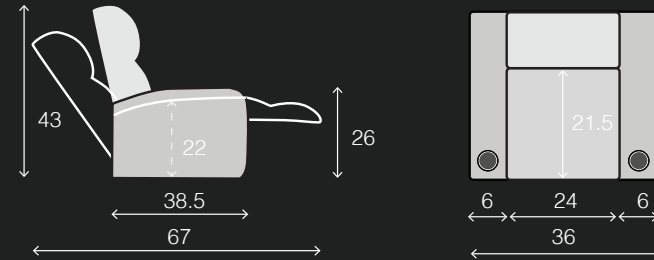

DREAM HR SERIES

FEATURES

- ▶ Motorized Headrest
- ▶ Arm Storage
- ▶ Accessory Dock
- ▶ USB Port on Power Switch
- ▶ Gel Infused Memory Foam
- ▶ Kiln Dried Hardwood Frame
- ▶ LED Lighted Baseraill & Cupholder
- ▶ Power Recline
- ▶ Wallaway Design
- ▶ Full Chaise Support
- ▶ Lower Lumbar Support
- ▶ Taller Seat Back
- ▶ Premium High Density Foam
- ▶ Pocketed Coil Springs

UPHOLSTERY

- ▶ Top Grain Leather
- ▶ Bonded Leather
- ▶ Leather Gel
- ▶ Microfiber

SPECIFICATIONS

TWO ARM
36 X 38.5 X 43

RIGHT ARM
30 X 38.5 X 43

LEFT ARM
30 X 38.5 X 43

LEFT ARM + RIGHT WEDGE
42 X 38.5 X 43

RIGHT WEDGE
36 X 38.5 X 43

ARMLESS
24 X 38.5 X 43

POPULAR LAYOUTS

Inches as width x depth x height

2 STRAIGHT
66 x 38.5 x 43

3 STRAIGHT
96 x 38.5 x 43

4 STRAIGHT
126 x 38.5 x 43

4 STRAIGHT MIDDLE LOVE
120 x 38.5 x 43

2 CURVED
72.5 X 40.5 X 43

3 CURVED
109 X 42.5 X 43

4 CURVED
145.5 X 44.5 X 43

4 CURVED MIDDLE LOVE
133 X 42.5 X 43

DREAM HR SERIES