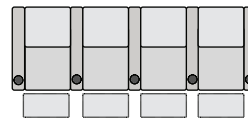

UPHOLSTERY

- ▶ Top Grain Leather
- ▶ Bonded Leather
- ▶ Leather Gel
- ▶ Microfiber

SPECIFICATIONS

TWO ARM
36 X 38.5 X 43

RIGHT ARM
30 X 38.5 X 43

LEFT ARM
30 X 38.5 X 43

LEFT ARM + RIGHT WEDGE
42 X 38.5 X 43

RIGHT WEDGE
36 X 38.5 X 43

ARMLESS
24 X 38.5 X 43

POPULAR LAYOUTS

Inches as width x depth x height

2 STRAIGHT
66 x 38.5 x 43

3 STRAIGHT
96 x 38.5 x 43

4 STRAIGHT
126 x 38.5 x 43

4 STRAIGHT MIDDLE LOVE
120 x 38.5 x 43

2 CURVED
72.5 X 40.5 X 43

3 CURVED
109 X 42.5 X 43

4 CURVED
145.5 X 44.5 X 43

4 CURVED MIDDLE LOVE
133 X 42.5 X 43

DREAM HR SERIES