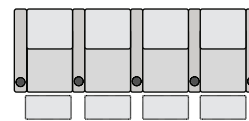

UPHOLSTERY

- ▶ Top Grain Leather
- ▶ Bonded Leather
- ▶ Leather Gel
- ▶ Microfiber

SPECIFICATIONS

TWO ARM 32.25 x 36.25 x 42.5
 RIGHT ARM 26.75 x 36.25 x 42.5
 LEFT ARM 26.75 x 36.25 x 42.5
 LEFT ARM + RIGHT WEDGE 35.75 x 36.25 x 42.5
 RIGHT WEDGE 30.25 x 36.25 x 42.5
 ARMLESS 21.25 x 36.25 x 42.5

POPULAR LAYOUTS

Inches as width x depth x height

2 STRAIGHT
59 x 36.25 x 42.5

3 STRAIGHT
85.75 x 36.25 x 42.5

4 STRAIGHT
112.5 x 36.25 x 42.5

4 STRAIGHT MIDDLE LOVE
107 x 36.25 x 42.5

2 CURVED
62.5 x 38.25 x 42.5

3 CURVED
92.75 x 40.25 x 42.5

4 CURVED
123 x 42.25 x 42.5

4 CURVED MIDDLE LOVE
114 x 40.25 x 42.5

EXCEL XS800