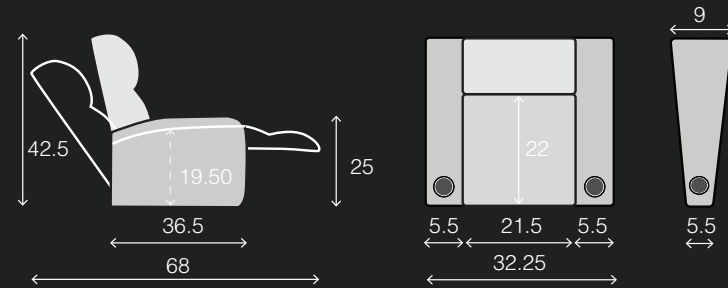

EXCEL XS800

FEATURES

- ▶ Clean Contemporary Styling
- ▶ Space Saving Frame
- ▶ Ultra Plush Padding
- ▶ Full Sized Cup Holders
- ▶ Kiln Dried Hardwood Frame
- ▶ Taller Seat Back
- ▶ Wallaway Design
- ▶ Chaise Style Footrest
- ▶ Lower Lumbar Support
- ▶ Manual Recline Mechanism
- ▶ Premium High Density Foam
- ▶ Pocketed Coil Springs

UPHOLSTERY

- ▶ Top Grain Leather
- ▶ Bonded Leather
- ▶ Leather Gel
- ▶ Microfiber

SPECIFICATIONS

TWO ARM 32.25 x 36.25 x 42.5
 RIGHT ARM 26.75 x 36.25 x 42.5
 LEFT ARM 26.75 x 36.25 x 42.5
 LEFT ARM + RIGHT WEDGE 35.75 x 36.25 x 42.5
 RIGHT WEDGE 30.25 x 36.25 x 42.5
 ARMLESS 21.25 x 36.25 x 42.5

POPULAR LAYOUTS

Inches as width x depth x height

2 STRAIGHT
59 x 36.25 x 42.5

3 STRAIGHT
85.75 x 36.25 x 42.5

4 STRAIGHT
112.5 x 36.25 x 42.5

4 STRAIGHT MIDDLE LOVE
107 x 36.25 x 42.5

2 CURVED
62.5 x 38.25 x 42.5

3 CURVED
92.75 x 40.25 x 42.5

4 CURVED
123 x 42.25 x 42.5

4 CURVED MIDDLE LOVE
114 x 40.25 x 42.5

EXCEL XS800