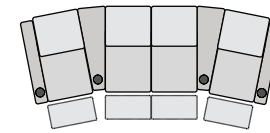

UPHOLSTERY

- ▶ Top Grain Leather
- ▶ Bonded Leather
- ▶ Leather Gel
- ▶ Microfiber

SPECIFICATIONS

TWO ARM 32.25 x 36.25 x 42.5
 RIGHT ARM 26.75 x 36.25 x 42.5
 LEFT ARM 26.75 x 36.25 x 42.5
 LEFT ARM + RIGHT WEDGE 35.75 x 36.25 x 42.5
 RIGHT WEDGE 30.25 x 36.25 x 42.5
 ARMLESS 21.25 x 36.25 x 42.5

POPULAR LAYOUTS

Inches as width x depth x height

2 STRAIGHT
59 x 36.25 x 42.5

3 STRAIGHT
85.75 x 36.25 x 42.5

4 STRAIGHT
112.5 x 36.25 x 42.5

4 STRAIGHT MIDDLE LOVE
107 x 36.25 x 42.5

2 CURVED
62.5 x 38.25 x 42.5

3 CURVED
92.75 x 40.25 x 42.5

4 CURVED
123 x 42.25 x 42.5

4 CURVED MIDDLE LOVE
114 x 40.25 x 42.5

EXCEL XS800