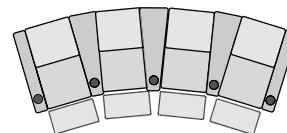

UPHOLSTERY

- ▶ Top Grain Leather
- ▶ Bonded Leather
- ▶ Leather Gel
- ▶ Microfiber

SPECIFICATIONS

TWO ARM 32.25 x 36.25 x 42.5
 RIGHT ARM 26.75 x 36.25 x 42.5
 LEFT ARM 26.75 x 36.25 x 42.5
 LEFT ARM + RIGHT WEDGE 35.75 x 36.25 x 42.5
 RIGHT WEDGE 30.25 x 36.25 x 42.5
 ARMLESS 21.25 x 36.25 x 42.5

POPULAR LAYOUTS

Inches as width x depth x height

2 STRAIGHT
59 x 36.25 x 42.5

3 STRAIGHT
85.75 x 36.25 x 42.5

4 STRAIGHT
112.5 x 36.25 x 42.5

4 STRAIGHT MIDDLE LOVE
107 x 36.25 x 42.5

2 CURVED
62.5 x 38.25 x 42.5

3 CURVED
92.75 x 40.25 x 42.5

4 CURVED
123 x 42.25 x 42.5

4 CURVED MIDDLE LOVE
114 x 40.25 x 42.5

EXCEL XS800