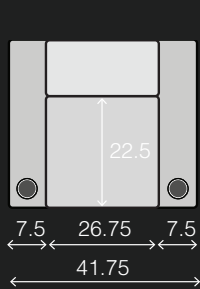

BIG & TALL WITH HEAT & MASSAGE
400 LB WEIGHT CAPACITY • TALLER BACK • WIDER SEAT

KING LHR MAX MASSAGE

SPECIFICATIONS

TWO ARM RECLINER

RIGHT ARM RECLINER

LEFT ARM RECLINER

LEFT ARM + RIGHT WEDGE RECLINER

RIGHT WEDGE RECLINER

ARMLESS RECLINER

TWO ARM CHAISE

RIGHT ARM CHAISE

LEFT ARM CHAISE

ARMLESS CHAISE

41.75 x 39.5 x 47.5

34.25 x 39.5 x 47.5

34.25 x 39.5 x 47.5

46.5 x 39.5 x 47.5

39 x 39.5 x 47.5

26.75 x 39.5 x 47.5

42.5 x 64.75 x 47.5

34.75 x 64.75 x 47.5

34.75 x 64.75 x 47.5

27.25 x 64.75 x 47.5

POPULAR LAYOUTS

Inches as width x depth x height

2 STRAIGHT
76 X 39.5 X 47.5

3 STRAIGHT
110.25 x 39.5 x 47.5

4 STRAIGHT
144.5 x 39.5 x 47.5

4 STRAIGHT MIDDLE LOVE
137 X 39.5 X 47.5

2 CURVED
80.75 X 41.5 X 47.5

3 CURVED
119.75 X 43.5 X 47.5