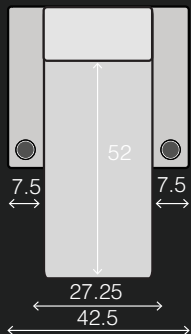

SPECIFICATIONS

41.75 x 39.5 x 47.5

34.25 x 39.5 x 47.5

34.25 x 39.5 x 47.5

46.5 x 39.5 x 47.5

39 x 39.5 x 47.5

26.75 x 39.5 x 47.5

42.5 x 64.75 x 47.5

34.75 x 64.75 x 47.5

34.75 x 64.75 x 47.5

27.25 x 64.75 x 47.5