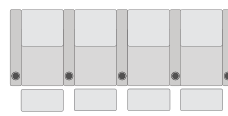

46.5 x 39.5 x 47.5

39 x 39.5 x 47.5

26.75 x 39.5 x 47.5

42.5 x 64.75 x 47.5

34.75 x 64.75 x 47.5

34.75 x 64.75 x 47.5

27.25 x 64.75 x 47.5

POPULAR LAYOUTS

Inches as width x depth x height

2 STRAIGHT
76 X 39.5 X 47.5

3 STRAIGHT
110.25 x 39.5 x 47.5

4 STRAIGHT
144.5 x 39.5 x 47.5

4 STRAIGHT MIDDLE LOVE
137 X 39.5 X 47.5

2 CURVED
80.75 X 41.5 X 47.5

3 CURVED
119.75 X 43.5 X 47.5

4 CURVED
158.75 X 45.5 X 47.5

4 CURVED MIDDLE LOVE
146.5 X 43.5 X 47.5

2 LEFT CHAISE
76.5 x 64.75 x 47.5

2 RIGHT CHAISE
76.5 x 64.75 x 47.5

2 CHAISES
77.25 x 64.75 x 47.5

2 CHAISE LOVE
69.5 x 64.75 x 47.5

3 LEFT CHAISE
110.75 x 64.75 x 47.5