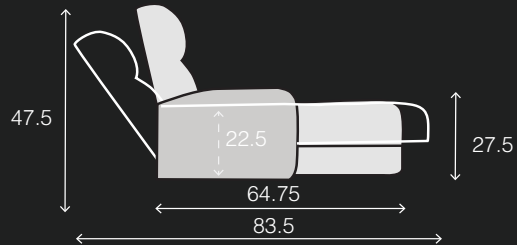

BIG & TALL WITH HEAT & MASSAGE
400 LB WEIGHT CAPACITY • TALLER BACK • WIDER SEAT

KING LHR MAX MASSAGE

SPECIFICATIONS

TWO ARM RECLINER

RIGHT ARM RECLINER

LEFT ARM RECLINER

LEFT ARM + RIGHT WEDGE RECLINER

RIGHT WEDGE RECLINER

ARMLESS RECLINER

TWO ARM CHAISE

RIGHT ARM CHAISE

LEFT ARM CHAISE

ARMLESS CHAISE

41.75 x 39.5 x 47.5

34.25 x 39.5 x 47.5

34.25 x 39.5 x 47.5

46.5 x 39.5 x 47.5

39 x 39.5 x 47.5

26.75 x 39.5 x 47.5

42.5 x 64.75 x 47.5

34.75 x 64.75 x 47.5

34.75 x 64.75 x 47.5

27.25 x 64.75 x 47.5

POPULAR LAYOUTS

Inches as width x depth x height

2 STRAIGHT
76 X 39.5 X 47.5

3 STRAIGHT
110.25 x 39.5 x 47.5

4 STRAIGHT
144.5 x 39.5 x 47.5

4 STRAIGHT MIDDLE LOVE
137 X 39.5 X 47.5

2 CURVED
80.75 X 41.5 X 47.5

3 CURVED
119.75 X 43.5 X 47.5