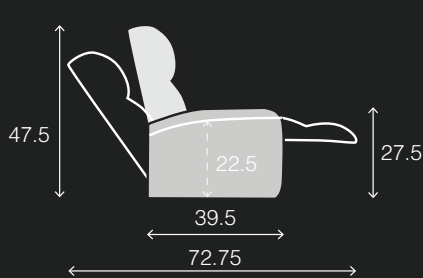

BIG & TALL WITH HEAT & MASSAGE
400 LB WEIGHT CAPACITY • TALLER BACK • WIDER SEAT

KING LHR MAX MASSAGE

SPECIFICATIONS

TWO ARM RECLINER

RIGHT ARM RECLINER

LEFT ARM RECLINER

LEFT ARM + RIGHT WEDGE RECLINER

RIGHT WEDGE RECLINER

ARMLESS RECLINER

TWO ARM CHAISE

RIGHT ARM CHAISE

LEFT ARM CHAISE

ARMLESS CHAISE

41.75 x 39.5 x 47.5

34.25 x 39.5 x 47.5

34.25 x 39.5 x 47.5

46.5 x 39.5 x 47.5

39 x 39.5 x 47.5

26.75 x 39.5 x 47.5

42.5 x 64.75 x 47.5

34.75 x 64.75 x 47.5

34.75 x 64.75 x 47.5

27.25 x 64.75 x 47.5

POPULAR LAYOUTS

Inches as width x depth x height

2 STRAIGHT
76 X 39.5 X 47.5

3 STRAIGHT
110.25 x 39.5 x 47.5

4 STRAIGHT
144.5 x 39.5 x 47.5

4 STRAIGHT MIDDLE LOVE
137 X 39.5 X 47.5

2 CURVED
80.75 X 41.5 X 47.5

3 CURVED
119.75 X 43.5 X 47.5