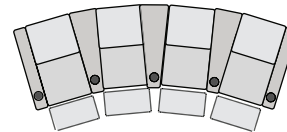

* Power SKUs only

UPHOLSTERY

- ▶ Top Grain Leather
- ▶ Bonded Leather
- ▶ Leather Gel
- ▶ Microfiber

SPECIFICATIONS

TWO ARM
39 x 38.5 x 43.5

RIGHT ARM
31.5 x 38.5 x 43.5

LEFT ARM
31.5 x 38.5 x 43.5

LEFT ARM + RIGHT WEDGE
48 x 38.5 x 43.5

RIGHT WEDGE
40.25 x 38.5 x 43.5

ARMLESS
24 x 38.5 x 43.5

POPULAR LAYOUTS

Inches as width x depth x height

2 STRAIGHT
70.5 x 38.5 x 43.5

3 STRAIGHT
102 x 38.5 x 43.5

4 STRAIGHT
133.5 x 38.5 x 43.5

4 STRAIGHT MIDDLE LOVE
126 x 38.5 x 43.5

2 CURVED
79.5 x 40.5 x 43.5

3 CURVED
119.75 x 42.5 x 43.5

4 CURVED
160 x 44.5 x 43.5

4 CURVED MIDDLE LOVE
143.75 x 42.5 x 43.5

NITRO XL750