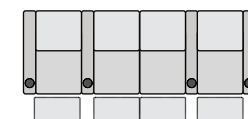

* Power SKUs only

UPHOLSTERY

- ▶ Top Grain Leather
- ▶ Bonded Leather
- ▶ Leather Gel
- ▶ Microfiber

SPECIFICATIONS

TWO ARM
39 x 38.5 x 43.5

RIGHT ARM
31.5 x 38.5 x 43.5

LEFT ARM
31.5 x 38.5 x 43.5

LEFT ARM + RIGHT WEDGE
48 x 38.5 x 43.5

RIGHT WEDGE
40.25 x 38.5 x 43.5

ARMLESS
24 x 38.5 x 43.5

POPULAR LAYOUTS

Inches as width x depth x height

2 STRAIGHT
70.5 x 38.5 x 43.5

3 STRAIGHT
102 x 38.5 x 43.5

4 STRAIGHT
133.5 x 38.5 x 43.5

4 STRAIGHT MIDDLE LOVE
126 x 38.5 x 43.5

2 CURVED
79.5 x 40.5 x 43.5

3 CURVED
119.75 x 42.5 x 43.5

4 CURVED
160 x 44.5 x 43.5

4 CURVED MIDDLE LOVE
143.75 x 42.5 x 43.5

NITRO XL750