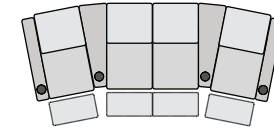

* Power SKUs only

UPHOLSTERY

- ▶ Top Grain Leather
- ▶ Bonded Leather
- ▶ Leather Gel
- ▶ Microfiber

SPECIFICATIONS

TWO ARM
39 x 38.5 x 43.5

RIGHT ARM
31.5 x 38.5 x 43.5

LEFT ARM
31.5 x 38.5 x 43.5

LEFT ARM + RIGHT WEDGE
48 x 38.5 x 43.5

RIGHT WEDGE
40.25 x 38.5 x 43.5

ARMLESS
24 x 38.5 x 43.5

POPULAR LAYOUTS

Inches as width x depth x height

2 STRAIGHT
70.5 x 38.5 x 43.5

3 STRAIGHT
102 x 38.5 x 43.5

4 STRAIGHT
133.5 x 38.5 x 43.5

4 STRAIGHT MIDDLE LOVE
126 x 38.5 x 43.5

2 CURVED
79.5 x 40.5 x 43.5

3 CURVED
119.75 x 42.5 x 43.5

4 CURVED
160 x 44.5 x 43.5

4 CURVED MIDDLE LOVE
143.75 x 42.5 x 43.5

NITRO XL750