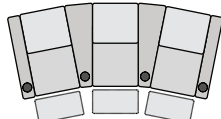

* Power SKUs only

UPHOLSTERY

- ▶ Top Grain Leather
- ▶ Bonded Leather
- ▶ Leather Gel
- ▶ Microfiber

SPECIFICATIONS

TWO ARM
39 x 38.5 x 43.5

RIGHT ARM
31.5 x 38.5 x 43.5

LEFT ARM
31.5 x 38.5 x 43.5

LEFT ARM + RIGHT WEDGE
48 x 38.5 x 43.5

RIGHT WEDGE
40.25 x 38.5 x 43.5

ARMLESS
24 x 38.5 x 43.5

POPULAR LAYOUTS

Inches as width x depth x height

2 STRAIGHT
70.5 x 38.5 x 43.5

3 STRAIGHT
102 x 38.5 x 43.5

4 STRAIGHT
133.5 x 38.5 x 43.5

4 STRAIGHT MIDDLE LOVE
126 x 38.5 x 43.5

2 CURVED
79.5 x 40.5 x 43.5

3 CURVED
119.75 x 42.5 x 43.5

4 CURVED
160 x 44.5 x 43.5

4 CURVED MIDDLE LOVE
143.75 x 42.5 x 43.5

NITRO XL750