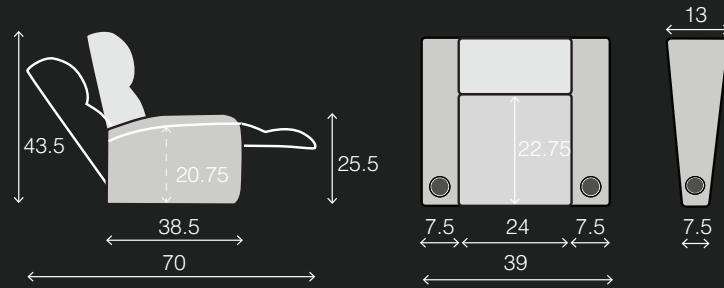

NITRO XL750

FEATURES

- ▶ Accessory Dock
- ▶ Space Saving Frame
- ▶ Gel Infused Memory Foam
- ▶ Kiln Dried Hardwood Frame
- ▶ USB Port*
- ▶ LED Lighted BaseRail*
- ▶ LED Lighted Cup Holders*
- ▶ Taller Seat Back
- ▶ Wallaway Design
- ▶ Wood Front Panels
- ▶ Lower Lumbar Support
- ▶ Power or Manual Recline
- ▶ Premium High Density Foam
- ▶ Pocketed Coil Springs

* Power SKUs only

UPHOLSTERY

- ▶ Top Grain Leather
- ▶ Bonded Leather
- ▶ Leather Gel
- ▶ Microfiber

SPECIFICATIONS

TWO ARM
39 x 38.5 x 43.5

RIGHT ARM
31.5 x 38.5 x 43.5

LEFT ARM
31.5 x 38.5 x 43.5

LEFT ARM + RIGHT WEDGE
48 x 38.5 x 43.5

RIGHT WEDGE
40.25 x 38.5 x 43.5

ARMLESS
24 x 38.5 x 43.5

POPULAR LAYOUTS

Inches as width x depth x height

2 STRAIGHT
70.5 x 38.5 x 43.5

3 STRAIGHT
102 x 38.5 x 43.5

4 STRAIGHT
133.5 x 38.5 x 43.5

4 STRAIGHT MIDDLE LOVE
126 x 38.5 x 43.5

2 CURVED
79.5 x 40.5 x 43.5

3 CURVED
119.75 x 42.5 x 43.5

4 CURVED
160 x 44.5 x 43.5

4 CURVED MIDDLE LOVE
143.75 x 42.5 x 43.5

NITRO XL750