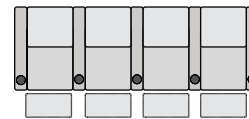

* Power SKUs only

UPHOLSTERY

- ▶ Top Grain Leather
- ▶ Bonded Leather
- ▶ Leather Gel
- ▶ Microfiber

SPECIFICATIONS

TWO ARM
39 x 38.5 x 43.5

RIGHT ARM
31.5 x 38.5 x 43.5

LEFT ARM
31.5 x 38.5 x 43.5

LEFT ARM + RIGHT WEDGE
48 x 38.5 x 43.5

RIGHT WEDGE
40.25 x 38.5 x 43.5

ARMLESS
24 x 38.5 x 43.5

POPULAR LAYOUTS

Inches as width x depth x height

2 STRAIGHT
70.5 x 38.5 x 43.5

3 STRAIGHT
102 x 38.5 x 43.5

4 STRAIGHT
133.5 x 38.5 x 43.5

4 STRAIGHT MIDDLE LOVE
126 x 38.5 x 43.5

2 CURVED
79.5 x 40.5 x 43.5

3 CURVED
119.75 x 42.5 x 43.5

4 CURVED
160 x 44.5 x 43.5

4 CURVED MIDDLE LOVE
143.75 x 42.5 x 43.5

NITRO XL750