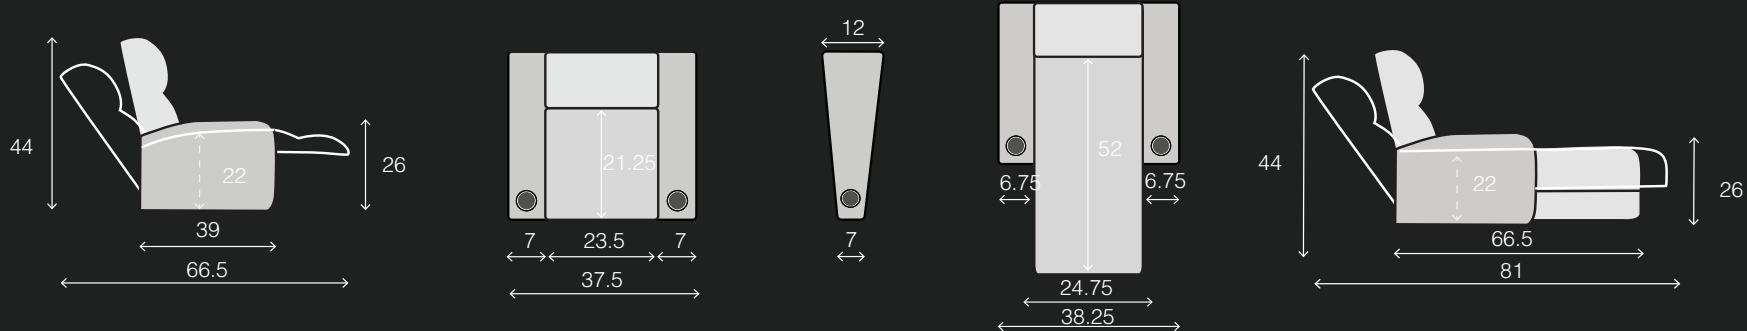

OASIS LHR MASSAGE

SPECIFICATIONS

TWO ARM RECLINER	RIGHT ARM RECLINER	LEFT ARM RECLINER	LEFT ARM + RIGHT WEDGE RECLINER	RIGHT WEDGE RECLINER	ARMLESS RECLINER	TWO ARM CHAISE	RIGHT ARM CHAISE	LEFT ARM CHAISE	ARMLESS CHAISE
37.5 x 39 x 44	30.5 x 39 x 44	30.5 x 39 x 44	42 x 39 x 44	35.5 x 39 x 44	23.5 x 39 x 44	38.25 x 66.5 x 44	31.5 x 66.5 x 44	31.5 x 66.5 x 44	24.75 x 66.5 x 44

POPULAR LAYOUTS

Inches as width x depth x height

2 STRAIGHT
68 x 39 x 44

3 STRAIGHT
98.5 x 39 x 44

4 STRAIGHT
129 x 39 x 44

4 STRAIGHT MIDDLE LOVE
122 x 39 x 44

2 CURVED
72.5 x 41 x 44

3 CURVED
108 x 43 x 44

4 CURVED
143.5 x 45 x 44

4 CURVED MIDDLE LOVE
131.5 x 43 x 44

2 LEFT CHAISE
69 x 66.5 x 44

2 RIGHT CHAISE
69 x 66.5 x 44

2 CHAISES
69.75 x 66.5 x 44

2 CHAISE LOVE
63 x 66.5 x 44

3 LEFT CHAISE
99.5 x 66.5 x 44

4 OUTSIDE CHAISE CENTER LOVE
124 x 66.5 x 44

FEATURES

- ▶ Heat & Massage System
- ▶ Motorized Lumbar System
- ▶ Motorized Headrest
- ▶ Power Recline
- ▶ Arm Storage
- ▶ Accessory Docks
- ▶ USB Port
- ▶ Gel Infused Memory Foam
- ▶ LED Lighting System
- ▶ Kiln Dried Hardwood Frame
- ▶ Wallaway Design
- ▶ Lower Lumbar Support
- ▶ Premium High Density Foam
- ▶ Pocketed Coil Springs