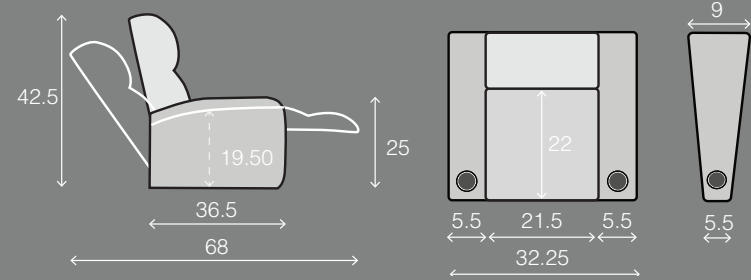

## SPECIFICATIONS

Two Arm

32.25 x 36.25 x 42.5

Right Arm

26.75 x 36.25 x 42.5

Left Arm

26.75 x 36.25 x 42.5

Left Arm + Right Wedge

35.75 x 36.25 x 42.5

Right Wedge

30.25 x 36.25 x 42.5

Armless

21.25 x 36.25 x 42.5

## STRAIGHT ROWS

Row of 2

59 x 36.25 x 42.5

Row of 3

85.75 x 36.25 x 42.5

Row of 4

112.5 x 36.25 x 42.5

Row of 4 Center Loveseat

74.5 x 36.25 x 42.5

Row of 4 Dual Loveseats

101.5 x 36.25 x 42.5

Row of 5 Dual Loveseats

128.25 x 36.25 x 42.5

Row of 6 Triple Loveseats

149.5 x 36.25 x 42.5

Row of 6 Dual Loveseats