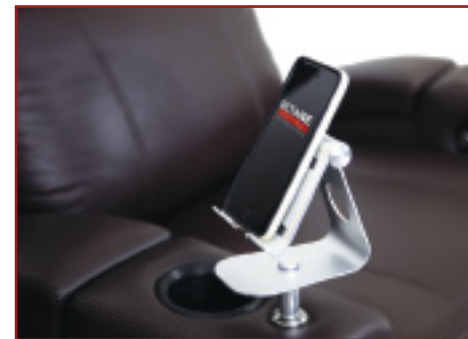

PHONE & TABLET BOWL