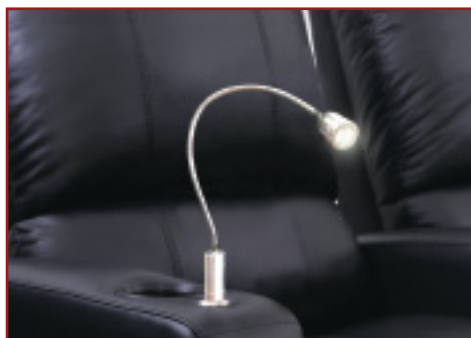

LED FLEX LIGHT