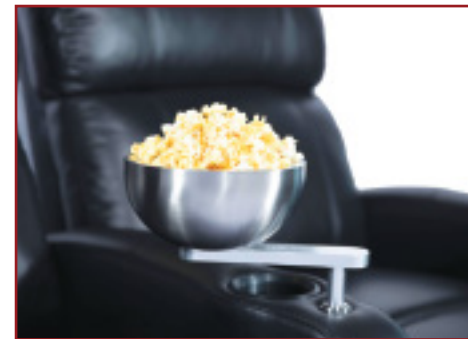

BLACK SWIVEL TABLE

WOOD SWIVEL TABLE

LED FLEX LIGHT

REMOVABLE STORAGE ARM

GLASS SWIVEL TABLE

ALUMINUM SWIVEL TABLE

CIGAR & CIGARETTE BASIN

REMOVABLE ARM