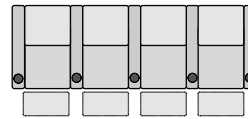

* Power SKUs only

UPHOLSTERY

- ▶ Top Grain Leather
- ▶ Bonded Leather
- ▶ Leather Gel
- ▶ Microfiber

SPECIFICATIONS

TWO ARM
36.25 x 38 x 43

RIGHT ARM MIDDLE
28.75 x 38 x 43

RIGHT ARM END
29.25 x 38 x 43

ARMLESS
21.75 x 38 x 43

POPULAR LAYOUTS

Inches as width x depth x height

2 STRAIGHT
65.5 x 38 x 43

3 STRAIGHT
94.25 x 38 x 43

4 STRAIGHT
123 x 38 x 43

4 STRAIGHT LOVE
116 x 38 x 43

5 STRAIGHT
151.75 x 38 x 43

6 STRAIGHT
180.5 x 38 x 43

7 STRAIGHT
209.25 x 38 x 43

STEALTH XL450