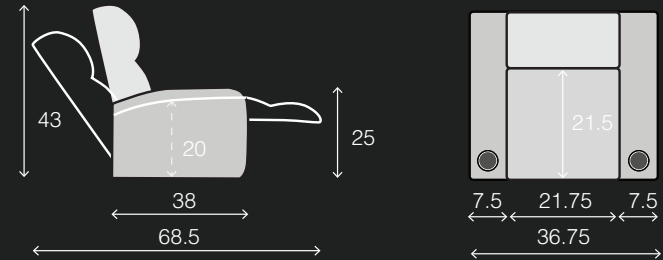

STEALTH XL450

FEATURES

- ▶ Arm Storage
- ▶ Accessory Dock
- ▶ LED Lighted Base Rail *
- ▶ USB on Power Switch*
- ▶ Gel Infused Memory Foam
- ▶ Kiln Dried Hardwood Frame
- ▶ Black Aluminum Cupholders
- ▶ Taller Seat Back
- ▶ Wallaway Design
- ▶ Full Chaise Support
- ▶ Pocketed Coil Springs
- ▶ Lower Lumbar Support
- ▶ Power or Manual Recline
- ▶ Premium High Density Foam

* Power SKUs only

UPHOLSTERY

- ▶ Top Grain Leather
- ▶ Bonded Leather
- ▶ Leather Gel
- ▶ Microfiber

SPECIFICATIONS

TWO ARM
36.25 x 38 x 43

RIGHT ARM MIDDLE
28.75 x 38 x 43

RIGHT ARM END
29.25 x 38 x 43

ARMLESS
21.75 x 38 x 43

POPULAR LAYOUTS

Inches as width x depth x height

2 STRAIGHT
65.5 x 38 x 43

3 STRAIGHT
94.25 x 38 x 43

4 STRAIGHT
123 x 38 x 43

4 STRAIGHT LOVE
116 x 38 x 43

5 STRAIGHT
151.75 x 38 x 43

6 STRAIGHT
180.5 x 38 x 43

7 STRAIGHT
209.25 x 38 x 43

STEALTH XL450