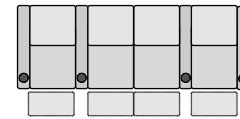

* Power SKUs only

UPHOLSTERY

- ▶ Top Grain Leather
- ▶ Bonded Leather
- ▶ Leather Gel
- ▶ Microfiber

SPECIFICATIONS

TWO ARM
36.25 x 38 x 43

RIGHT ARM MIDDLE
28.75 x 38 x 43

RIGHT ARM END
29.25 x 38 x 43

ARMLESS
21.75 x 38 x 43

POPULAR LAYOUTS

Inches as width x depth x height

2 STRAIGHT
65.5 x 38 x 43

3 STRAIGHT
94.25 x 38 x 43

4 STRAIGHT
123 x 38 x 43

4 STRAIGHT LOVE
116 x 38 x 43

5 STRAIGHT
151.75 x 38 x 43

6 STRAIGHT
180.5 x 38 x 43

7 STRAIGHT
209.25 x 38 x 43

STEALTH XL450