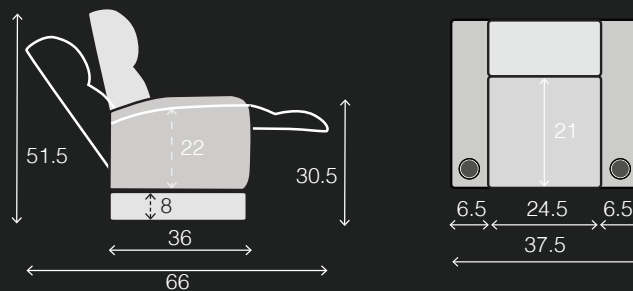

TURBO XL700 TIERED

FEATURES

- ▶ Arm Storage
- ▶ Accessory Dock
- ▶ Gel Infused Memory Foam
- ▶ Kiln Dried Hardwood Frame
- ▶ USB Port*
- ▶ LED Lighted BaseRail*
- ▶ LED Lighted Cupholders*
- ▶ Tiered Seating
- ▶ Wallaway Design
- ▶ Chaise Style Footrest
- ▶ Lower Lumbar Support
- ▶ Power or Manual Recline
- ▶ Premium High Density Foam
- ▶ Pocketed Coil Springs

*Power SKUs only

UPHOLSTERY

- ▶ Top Grain Leather
- ▶ Bonded Leather
- ▶ Leather Gel
- ▶ Microfiber

SPECIFICATIONS

TWO ARM
37.5 x 36 x 51.5

RIGHT ARM
31 x 36 x 51.5

LEFT ARM
31 x 36 x 51.5

ARMLESS
24.5 x 36 x 51.5

POPULAR LAYOUTS

Inches as width x depth x height

2 STRAIGHT
68.5 x 36 x 51.5

3 STRAIGHT
99.5 x 36 x 51.5

4 STRAIGHT
130.5 x 36 x 51.5

4 STRAIGHT MIDDLE LOVE
124 x 36 x 51.5

5 STRAIGHT
161.5 x 36 x 51.5

6 STRAIGHT
192.5 x 36 x 51.5

7 STRAIGHT
223.5 x 36 x 51.5

TURBO XL700 TIERED