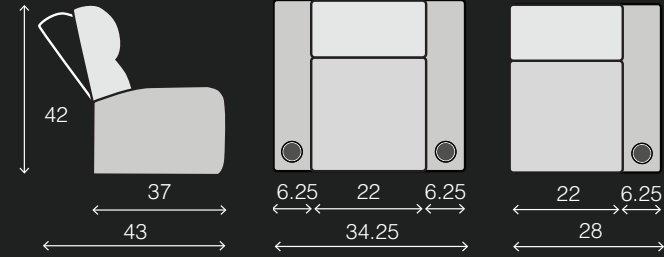

SPECIFICATIONS

POPULAR LAYOUTS

Inches as width x depth x height

Row of 2
62 x 34 x 44

Row of 3
90 x 34 x 44

Row of 4
118 x 34 x 44

Row of 5
146 x 34 x 44

Row of 6
174 x 34 x 44

SPECIFICATIONS

POPULAR LAYOUTS

Inches as width x depth x height 

Row of 2
62.25 x 37 x 42

Row of 3
90.25 x 37 x 42

Row of 4
118.25 x 37 x 42

Row of 5
146.25 x 37 x 42

Row of 6
174.25 x 37 x 42