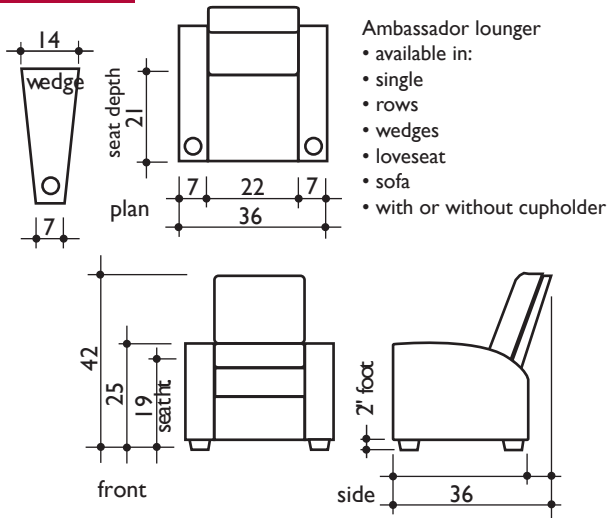

lounger basics

lounger clearances

seating plans

no scale - all dimensions are shown in inches

wedge configuration