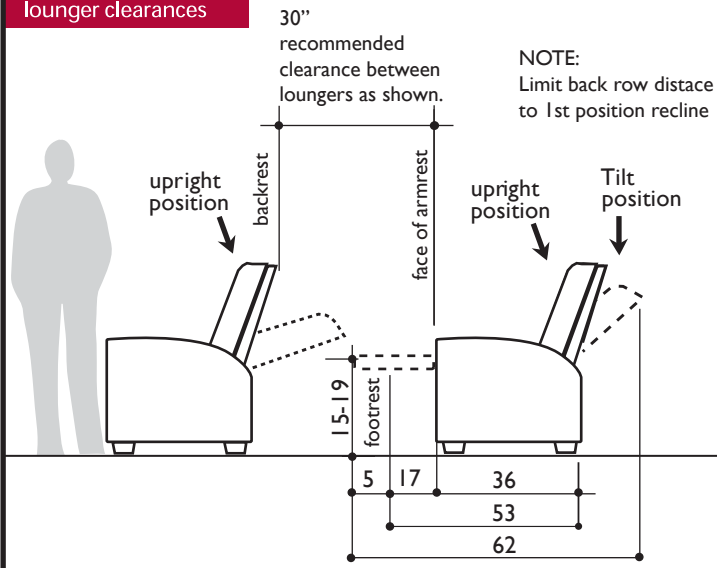

lounger basics

lounger clearances

seating plans

no scale - all dimensions are shown in inches

wedge configuration