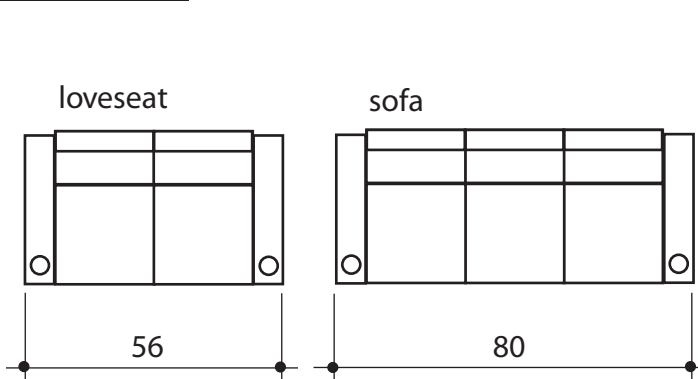

## lounger basics

Majestic Lounger is available in:

- single
- rows
- wedges
- loveseat
- sofa
- with or without cupholder

## lounger clearances

## seating plans

NOTE:  
Refer to Majestic Wedge sheet for multi-wedge configurations.

no scale - all dimensions shown are in inches