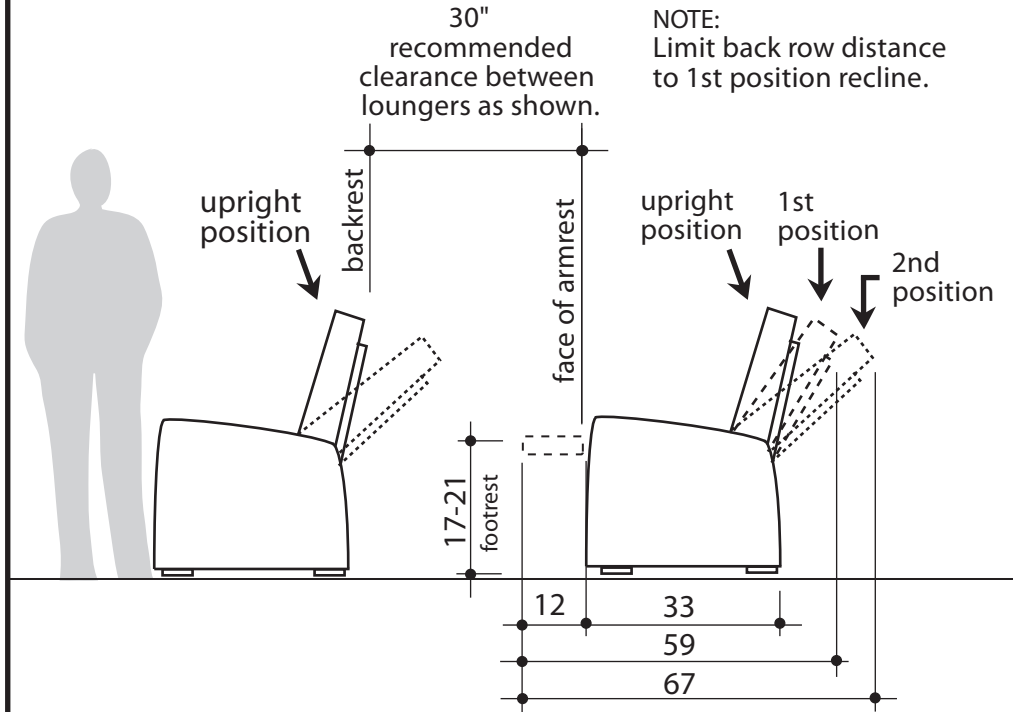

## lounger basics

Majestic Lounger is available in:

- single
- rows
- wedges
- loveseat
- sofa
- with or without cupholder

## lounger clearances

## seating plans

NOTE:  
Refer to Majestic Wedge sheet for multi-wedge configurations.

no scale - all dimensions shown are in inches