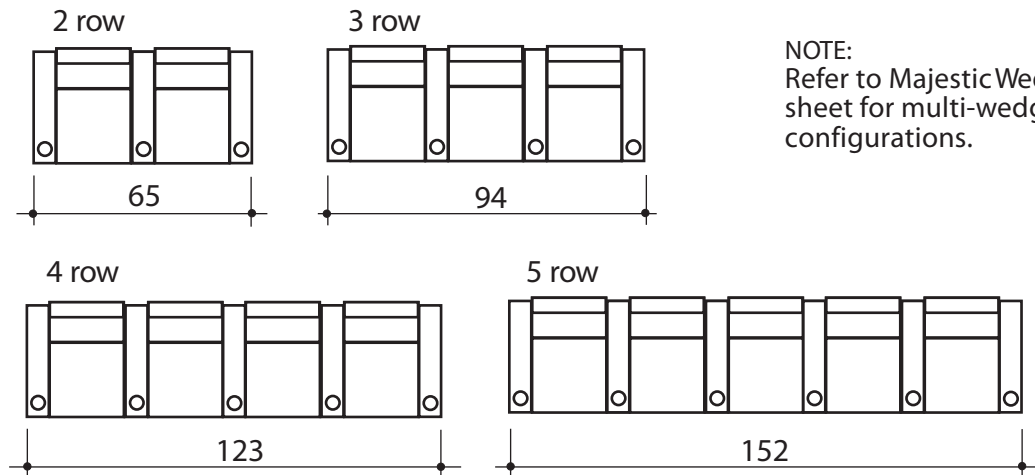

## lounger clearances

## seating plans

NOTE:  
Refer to Majestic Wedge sheet for multi-wedge configurations.

no scale - all dimensions shown are in inches