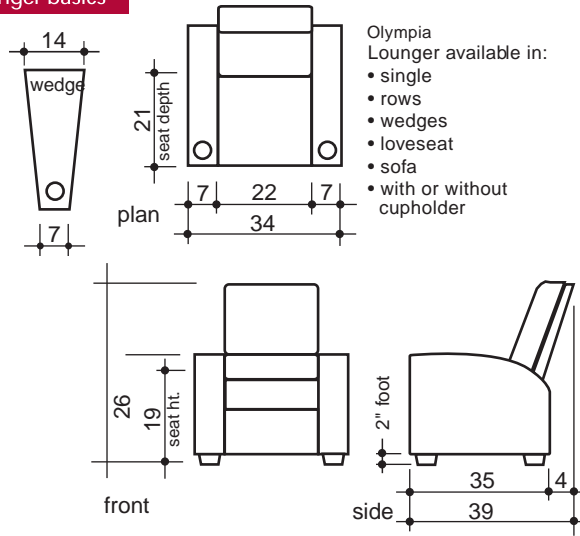

lounger basics

lounger clearances

seating plans

no scale - all dimensions are shown in inches

wedge configuration