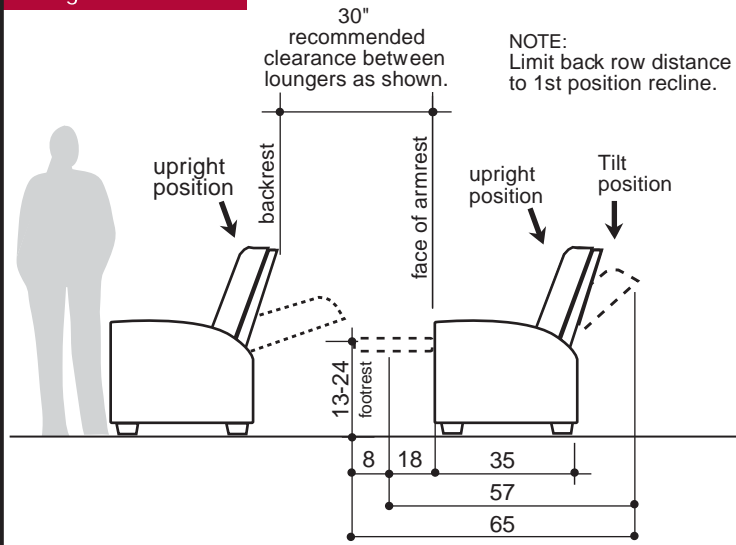

lounger basics

lounger clearances

seating plans

no scale - all dimensions are shown in inches

wedge configuration