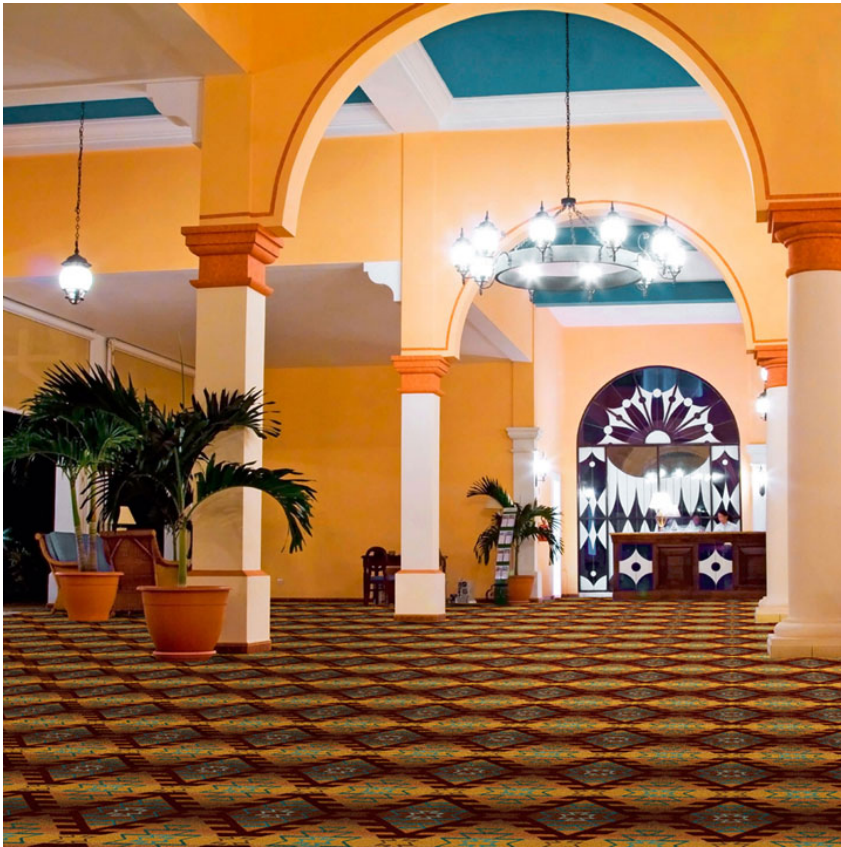

Canyon Ridge

From cactus filled deserts to the deep gorges of the Colorado Plateau, the colors and design of Canyon Ridge are an instant reminder of the beauty and intrigue of the American Southwest.

Product Details

Collection:	Kaleidoscope
Fiber:	100% STAINMASTER® nylon
Product Type:	Carpet
Pattern Repeat:	20.25" x 20.25"
Width:	13`6"
Backing:	Actionbac®
Country of Origin:	USA
Additional Options:	13'6" Broadloom