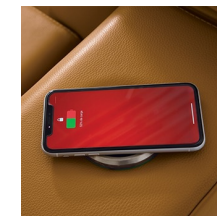

ADJUSTABLE
HEADREST

STANDARD
PREMIUM FOAM

WIRELESS
CHARGING

LAPTOP TABLE

OPTIONS

Pillows available in three sizes (18x18, 24x24, 12x23), in two treatments (Box border, Knife edge)
Laptop Table
Black LED Cup Holder
Stainless Steel Cup Holder
Antique Brass Cup Holder
Metal Table With Grommet
Black Table With Grommet