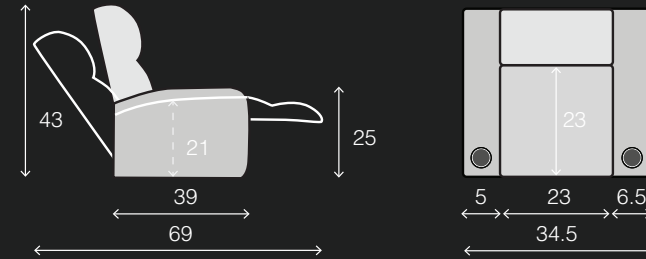

DIESEL XS950
WITH FLIP-UP ARMS

FEATURES

- ▶ Accessory Dock
- ▶ Space Saving Frame
- ▶ Gel Infused Memory Foam
- ▶ Kiln Dried Hardwood Frame
- ▶ USB Port
- ▶ LED Lighted Baserail
- ▶ LED Lighted Cupholders
- ▶ Taller Seat Back
- ▶ Wallaway Design
- ▶ Chaise Style Footrest
- ▶ Lower Lumbar Support
- ▶ Premium High Density Foam
- ▶ Pocketed Coil Springs

UPHOLSTERY

- ▶ Top Grain Leather
- ▶ Bonded Leather
- ▶ Leather Gel
- ▶ Microfiber

SPECIFICATIONS

TWO ARM
34.5 x 39 x 43

RIGHT ARM
28 x 39 x 43

LEFT ARM
28 x 39 x 43

RIGHT FLIP-UP ARM
29.5 x 39 x 43

ARMLESS
23 x 39 x 43

POPULAR LAYOUTS

Inches as width x depth x height

2 STRAIGHT
62.5 x 39 x 43

3 STRAIGHT
92 x 39 x 43

4 STRAIGHT
121.5 x 39 x 43

4 STRAIGHT MIDDLE LOVE
115 x 39 x 43

5 STRAIGHT
151 x 39 x 43

6 STRAIGHT
180.5 x 39 x 43

7 STRAIGHT
210 x 39 x 43

DIESEL XS950
WITH FLIP-UP ARMS