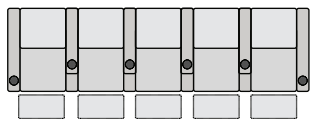

UPHOLSTERY

- ▶ Top Grain Leather
- ▶ Bonded Leather
- ▶ Leather Gel
- ▶ Microfiber

SPECIFICATIONS

TWO ARM
34.5 x 39 x 43

RIGHT ARM
28 x 39 x 43

LEFT ARM
28 x 39 x 43

RIGHT FLIP-UP ARM
29.5 x 39 x 43

ARMLESS
23 x 39 x 43

POPULAR LAYOUTS

Inches as width x depth x height

2 STRAIGHT
62.5 x 39 x 43

3 STRAIGHT
92 x 39 x 43

4 STRAIGHT
121.5 x 39 x 43

4 STRAIGHT MIDDLE LOVE
115 x 39 x 43

5 STRAIGHT
151 x 39 x 43

6 STRAIGHT
180.5 x 39 x 43

7 STRAIGHT
210 x 39 x 43

DIESEL XS950
WITH FLIP-UP ARMS