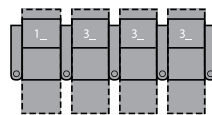

4 Seats Straight
125 x 67" / 318 x 170cm