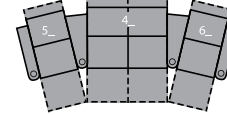

1R Manual Recliner
1E Power Recliner
36 x 39 x 44"
91 x 99 x 112cm
IA: 24" / 61cm

2R LHF Arm, Manual Recliner
2E LHF Arm, Power Recliner
30 x 39 x 44"
76 x 99 x 112cm

3R RHF Arm, Manual Recliner
3E RHF Arm, Power Recliner
30 x 39 x 44"
76 x 99 x 112cm

6R RHF Arm, LHF Wedge, Manual Recliner
6E RHF Arm, LHF Wedge, Power Recliner
41 x 39 x 44"
104 x 99 x 112cm
IA: 24" / 61cm

7R RHF Wedge, Manual Recliner
7E RHF Wedge, Power Recliner
36 x 39 x 44"
91 x 99 x 112cm

8R Armless Manual Recliner
8E Armless Power Recliner
24 x 39 x 44"
61 x 99 x 112cm

9R LHF Wedge, Manual Recliner
9E LHF Wedge, Power Recliner
36 x 39 x 44"
91 x 99 x 112cm

2 Seats Straight
66 x 67" / 168 x 170cm

2 Seats Curved
71 x 71" / 180 x 180cm

3 Seats Straight
95 x 67" / 241 x 170cm

3 Seats Curved
106 x 71" / 269 x 180cm

4 Seats Straight
125 x 67" / 318 x 170cm

4 Seats Curved
139 x 75" / 353 x 191cm

4 Seats Straight
119 x 67" / 302 x 170cm