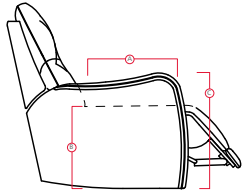

Printed in Canada 05/17

PALLISER®
My Home, My Style, My Way™

41952 ELITE

PALLISER[®]
My Home, My Style, My Way™

DIMENSIONS SHOWN AS WIDTH X DEPTH X HEIGHT.
SPECIFICATIONS ARE CORRECT AT TIME OF PRINTING AND ARE SUBJECT TO CHANGE WITHOUT NOTICE.
LHF – LEFT HAND FACING RHF – RIGHT HAND FACING IA – INSIDE ARM TO INSIDE ARM

- A Seat Depth 22" / 56cm
- B Seat Height 21" / 53cm
- C Arm Height 26" / 66cm

Features

- > In-arm storage

Options

- > LED Lights & Cupholders
- > Wireless Bass Shaker
- > Grommets for use with accessories
- > Tray Table & Grommets
- > Stainless Steel or Antique Cupholders