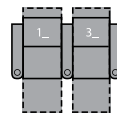

2 Seats Straight
66 x 67" / 168 x 170cm