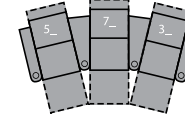

3 Seats Curved
106 x 71" / 269 x 180cm