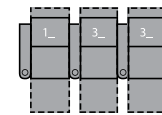

1R Manual Recliner
1E Power Recliner
36 x 39 x 44"
91 x 99 x 112cm
IA: 24" / 61cm

2R LHF Arm, Manual Recliner
2E LHF Arm, Power Recliner
30 x 39 x 44"
76 x 99 x 112cm

3R RHF Arm, Manual Recliner
3E RHF Arm, Power Recliner
30 x 39 x 44"
76 x 99 x 112cm

6R RHF Arm, LHF Wedge, Manual Recliner
6E RHF Arm, LHF Wedge, Power Recliner
41 x 39 x 44"
104 x 99 x 112cm
IA: 24" / 61cm

7R RHF Wedge, Manual Recliner
7E RHF Wedge, Power Recliner
36 x 39 x 44"
91 x 99 x 112cm

8R Armless Manual Recliner
8E Armless Power Recliner
24 x 39 x 44"
61 x 99 x 112cm

9R LHF Wedge, Manual Recliner
9E LHF Wedge, Power Recliner
36 x 39 x 44"
91 x 99 x 112cm

2 Seats Straight
66 x 67" / 168 x 170cm

2 Seats Curved
71 x 71" / 180 x 180cm

3 Seats Straight
95 x 67" / 241 x 170cm

3 Seats Curved
106 x 71" / 269 x 180cm

4 Seats Straight
125 x 67" / 318 x 170cm

4 Seats Curved
139 x 75" / 353 x 191cm

4 Seats Straight
119 x 67" / 302 x 170cm