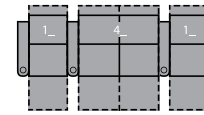

- A Seat Depth 22" / 56cm
- B Seat Height 21" / 53cm
- C Arm Height 26" / 66cm

Features

- > In-arm storage

Options

- > LED Lights & Cupholders
- > Wireless Bass Shaker
- > Grommets for use with accessories
- > Tray Table & Grommets
- > Stainless Steel or Antique Cupholders

1R Manual Recliner
1E Power Recliner
36 x 39 x 44"
91 x 99 x 112cm
IA: 24" / 61cm

2R LHF Arm, Manual Recliner
2E LHF Arm, Power Recliner
30 x 39 x 44"
76 x 99 x 112cm

3R RHF Arm, Manual Recliner
3E RHF Arm, Power Recliner
30 x 39 x 44"
76 x 99 x 112cm

6R RHF Arm, LHF Wedge, Manual Recliner
6E RHF Arm, LHF Wedge, Power Recliner
41 x 39 x 44"
104 x 99 x 112cm
IA: 24" / 61cm

7R RHF Wedge, Manual Recliner
7E RHF Wedge, Power Recliner
36 x 39 x 44"
91 x 99 x 112cm

2 Seats Curved
71 x 71" / 180 x 180cm

3 Seats Straight
95 x 67" / 241 x 170cm

3 Seats Curved
106 x 71" / 269 x 180cm

4 Seats Straight
125 x 67" / 318 x 170cm

4 Seats Curved
139 x 75" / 353 x 191cm

4 Seats Straight
119 x 67" / 302 x 170cm