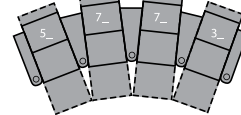

1R Manual Recliner
1E Power Recliner
36 x 39 x 44"
91 x 99 x 112cm
IA: 24" / 61cm

2R LHF Arm, Manual Recliner
2E LHF Arm, Power Recliner
30 x 39 x 44"
76 x 99 x 112cm

3R RHF Arm, Manual Recliner
3E RHF Arm, Power Recliner
30 x 39 x 44"
76 x 99 x 112cm

6R RHF Arm, LHF Wedge, Manual Recliner
6E RHF Arm, LHF Wedge, Power Recliner
41 x 39 x 44"
104 x 99 x 112cm
IA: 24" / 61cm

7R RHF Wedge, Manual Recliner
7E RHF Wedge, Power Recliner
36 x 39 x 44"
91 x 99 x 112cm

8R Armless Manual Recliner
8E Armless Power Recliner
24 x 39 x 44"
61 x 99 x 112cm

9R LHF Wedge, Manual Recliner
9E LHF Wedge, Power Recliner
36 x 39 x 44"
91 x 99 x 112cm

2 Seats Straight
66 x 67" / 168 x 170cm

2 Seats Curved
71 x 71" / 180 x 180cm

3 Seats Straight
95 x 67" / 241 x 170cm

3 Seats Curved
106 x 71" / 269 x 180cm

4 Seats Straight
125 x 67" / 318 x 170cm

4 Seats Curved
139 x 75" / 353 x 191cm

4 Seats Straight
119 x 67" / 302 x 170cm