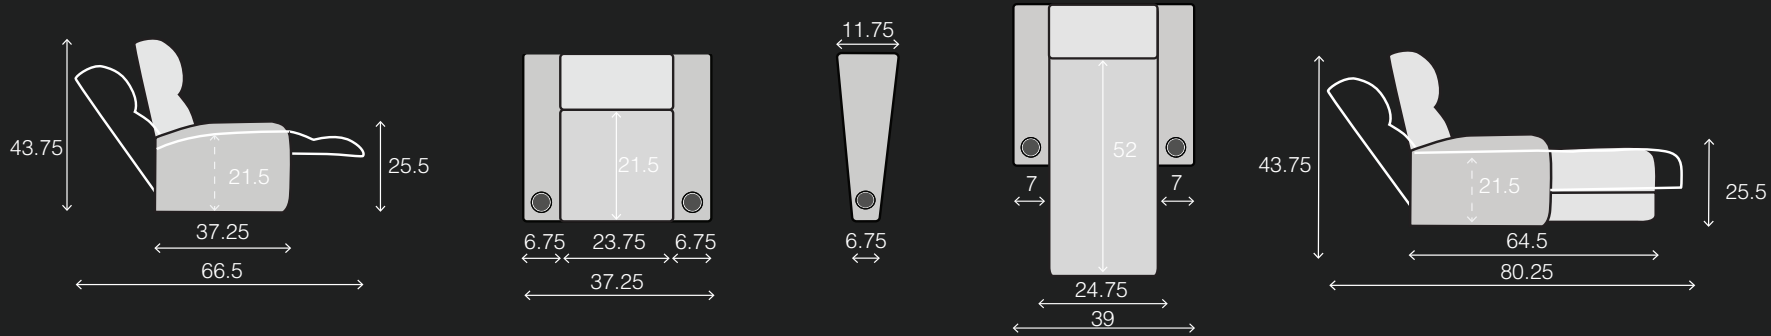

EPIC LHR MASSAGE

SPECIFICATIONS

TWO ARM RECLINER

37.25 x 37.25 x 43.75

RIGHT ARM RECLINER

30.5 x 37.25 x 43.75

LEFT ARM RECLINER

30.5 x 37.25 x 43.75

LEFT ARM + RIGHT WEDGE RECLINER

42 x 37.25 x 43.75

RIGHT WEDGE RECLINER

35.5 x 37.25 x 43.75

ARMLESS RECLINER

23.75 x 37.25 x 43.75

TWO ARM CHAISE

39 x 64.5 x 43.75

RIGHT ARM CHAISE

32.25 x 64.5 x 43.75

LEFT ARM CHAISE

32.25 x 64.5 x 43.75

ARMLESS CHAISE

24.75 x 64.5 x 43.75

POPULAR LAYOUTS

Inches as width x depth x height

2 STRAIGHT

67.75 x 37.25 x 43.75

3 STRAIGHT

98.25 x 39.75 x 44

4 STRAIGHT

128.75 x 39.75 x 44

4 STRAIGHT MIDDLE LOVE

122 x 39.75 x 44