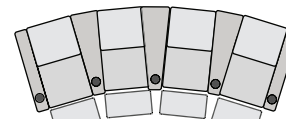

UPHOLSTERY

- ▶ Top Grain Leather
- ▶ Bonded Leather
- ▶ Leather Gel
- ▶ Microfiber

SPECIFICATIONS

TWO ARM
35 x 38 x 43.75

RIGHT ARM
28.75 x 38 x 43.75

LEFT ARM
28.75 x 38 x 43.75

LEFT ARM + RIGHT WEDGE
39.75 x 38 x 43.75

RIGHT WEDGE
33.5 x 38 x 43.75

ARMLESS
22.5 x 38 x 43.75

POPULAR LAYOUTS

Inches as width x depth x height

2 STRAIGHT
63.75 x 38 x 43.75

3 STRAIGHT
92.5 x 38 x 43.75

4 STRAIGHT
121.25 x 38 x 43.75

4 STRAIGHT MIDDLE LOVE
115 x 38 x 43.75

2 CURVED
68.5 x 40 x 43.75

3 CURVED
102 x 42 x 43.75

4 CURVED
135.5 x 44 x 43.75

4 CURVED MIDDLE LOVE
124.5 x 42 x 43.75

FLASH HR SERIES