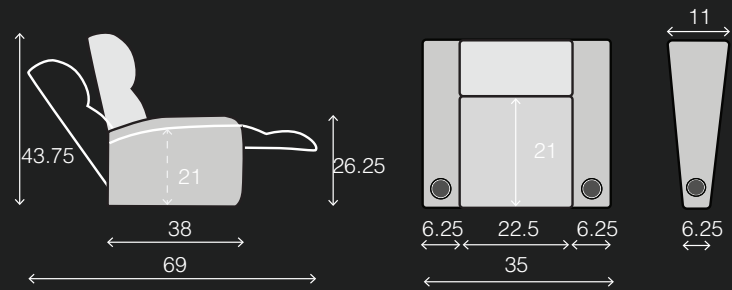

FLASH HR SERIES

FEATURES

- ▶ Motorized Headrest
- ▶ Arm Storage
- ▶ Accessory Dock
- ▶ USB Port on Power Switch
- ▶ Gel Infused Memory Foam
- ▶ Kiln Dried Hardwood Frame
- ▶ LED Lighted Baserail & Cupholder
- ▶ Power Recline
- ▶ Wallaway Design
- ▶ Automotive Inspired Stitching
- ▶ Lower Lumbar Support
- ▶ Taller Seat Back
- ▶ Premium High Density Foam
- ▶ Pocketed Coil Springs

UPHOLSTERY

- ▶ Top Grain Leather
- ▶ Bonded Leather
- ▶ Leather Gel
- ▶ Microfiber

SPECIFICATIONS

TWO ARM
35 x 38 x 43.75

RIGHT ARM
28.75 x 38 x 43.75

LEFT ARM
28.75 x 38 x 43.75

LEFT ARM + RIGHT WEDGE
39.75 x 38 x 43.75

RIGHT WEDGE
33.5 x 38 x 43.75

ARMLESS
22.5 x 38 x 43.75

POPULAR LAYOUTS

Inches as width x depth x height

2 STRAIGHT
63.75 x 38 x 43.75

3 STRAIGHT
92.5 x 38 x 43.75

4 STRAIGHT
121.25 x 38 x 43.75

4 STRAIGHT MIDDLE LOVE
115 x 38 x 43.75

2 CURVED
68.5 x 40 x 43.75

3 CURVED
102 x 42 x 43.75

4 CURVED
135.5 x 44 x 43.75

4 CURVED MIDDLE LOVE
124.5 x 42 x 43.75

FLASH HR SERIES