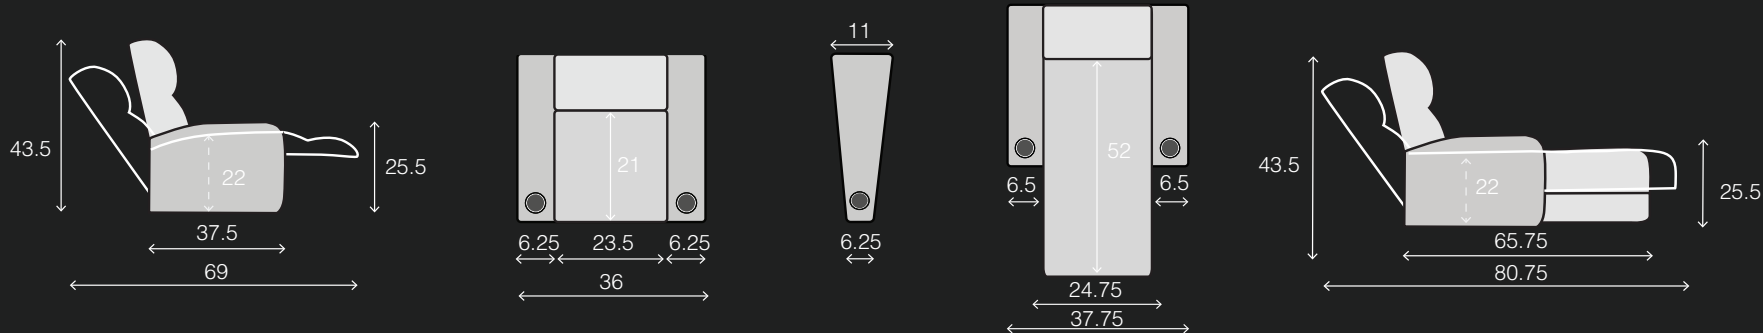

# SPECIFICATIONS

ADD 8" HEIGHT FOR BUILT-ON RISER

TWO ARM RECLINER	RIGHT ARM RECLINER	LEFT ARM RECLINER	LEFT ARM + RIGHT WEDGE RECLINER	RIGHT WEDGE RECLINER	ARMLESS RECLINER	TWO ARM CHAISE	RIGHT ARM CHAISE	LEFT ARM CHAISE	ARMLESS CHAISE
36 x 37.5 x 43.5	30 x 37.5 x 43.5	30 x 37.5 x 43.5	40.5 x 37.5 x 43.5	34.50 x 37.5 x 43.5	23.5 x 37.5 x 43.5	37.75 x 65.75 x 43.5	31.25 x 65.75 x 43.5	31.25 x 65.75 x 43.5	24.75 x 65.75 x 43.5

## POPULAR LAYOUTS

Inches as width x depth x height

2 STRAIGHT  
66 x 37.5 x 43.5

3 STRAIGHT  
96 x 37.5 x 43.5

4 STRAIGHT  
126 x 37.5 x 43.5

4 STRAIGHT MIDDLE LOVE  
120 x 37.5 x 43.5

2 CURVED  
70.5 x 39.5 x 43.5

3 CURVED  
105 x 41.5 x 43.5

4 CURVED  
139.5 x 43.5 x 43.5

4 CURVED MIDDLE LOVE  
128.5 x 41.5 x 43.5

# FLEX HR SERIES

2 LEFT CHAISE  
67.25 x 65.75 x 43.5

2 RIGHT CHAISE  
67.25 x 65.75 x 43.5

2 CHAISES  
69 x 65.75 x 43.5

2 CHAISE LOVE  
62.5 x 65.75 x 43.5

3 LEFT CHAISE  
97.25 x 65.75 x 43.5

3 LOVE LEFT CHAISE  
91.25 x 65.75 x 43.5