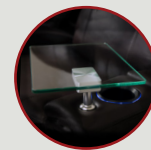

**MORE FEATURES. MORE COMFORT.**

**OCTANE**  
SEATING

**MOTORIZED**  
HEADREST

**MOTORIZED**  
RECLINE

**POWER SWITCH**  
WITH USB PORTS

**DEEP ARM**  
STORAGE

**LED LIGHTED**  
CUPHOLDERS

**LED LIGHTED**  
BASERAIL

**ACCESSORY**  
DOCKS

**PREMIUM**  
LUMBAR SUPPORT

**FLEX HR RECLINER**