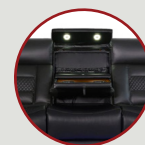

# FLEX HR SERIES

**MORE FEATURES. MORE COMFORT.**

**OCTANE**  
SEATING

**MOTORIZED**  
HEADREST

**MOTORIZED**  
RECLINE

**POWER STATION**  
WITH USB PORTS

**WIRELESS CHARGING**  
STATION

**DROP DOWN TABLE**  
MIDDLE SEAT

**DUAL ADJUSTABLE**  
READING LIGHTS

**POWER SWITCH**  
WITH USB PORTS

**DEEP ARM**  
STORAGE

**LED LIGHTED**  
CUPHOLDERS

**LED LIGHTED**  
BASERAIL

**WOOD GRAIN**  
LAMINATE TABLE

**ACCESSORY**  
DOCKS

**FULL SIZED**  
MAGAZINE POUCH

**PREMIUM**  
LUMBAR SUPPORT

**FLEX HR SOFA**

**MORE FEATURES. MORE COMFORT.**

**OCTANE**  
SEATING

**MOTORIZED**  
HEADREST

**MOTORIZED**  
RECLINE

**POWER SWITCH**  
WITH USB PORTS

**DEEP ARM**  
STORAGE