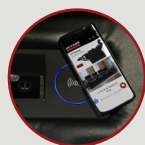

# FLEX HR SERIES

**MORE FEATURES. MORE COMFORT.**

**OCTANE**  
SEATING

**MOTORIZED**  
HEADREST

**MOTORIZED**  
RECLINE

**POWER STATION**  
WITH USB PORTS

**WIRELESS CHARGING**  
STATION

**DROP DOWN TABLE**  
MIDDLE SEAT