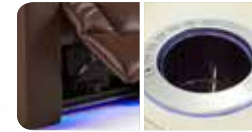

home theatre seating

by Palliser®

5E LHF Arm, RHF Wedge, Power Recliner with Power Headrest / 7E RHF Wedge, Power Recliner with Power Headrest / 3E RHF Arm, Power Recliner with Power Headrest

OPTIONS

LED Lights & Cupholders
Ground lighting will always match the colour and intensity that is set on the cupholder

Wireless Bass Shaker
Feel the sound with an acclaimed low-frequency audio transducer.

Grommets Only
For use with tray tables, wine holder, LED flex light, tablet holder.

Tray Table & Grommets
Keep it handy on the removable tray table.