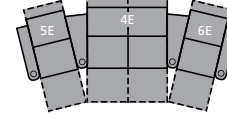

5E LHF Arm, RHF Wedge, Power Recliner
46 x 42 x 43"
117 x 107 x 109cm
IA: 23" / 58cm

6E RHF Arm, LHF Wedge, Power Recliner
46 x 42 x 43"
117 x 107 x 109cm
IA: 23" / 58cm

7E RHF Wedge, Power Recliner
38 x 42 x 43"
97 x 107 x 109cm

8E Armless Power Recliner
23 x 42 x 43"
58 x 107 x 109cm

9E LHF Wedge, Power Recliner
38 x 42 x 43"
97 x 107 x 109cm

2 Seats Straight (1E/3E)
70 x 68" / 178 x 173cm

2 Seats Curved (5E/3E)
76 x 70" / 193 x 178cm

3 Seats Straight (1E/3E/3E)
99 x 68" / 251 x 173cm

3 Seats Curved (5E/7E/3E)
114 x 74" / 290 x 188cm

4 Seats Straight (1E/3E/3E/3E)
130 x 68" / 330 x 173cm

4 Seats Curved (5E/7E/7E/3E)
150 x 78" / 381 x 198cm

4 Seats Straight (1E/4E/1E)
122 x 68" / 310 x 173cm

4 Seats Curved (5E/4E/6E)
137 x 74" / 348 x 188cm

For more information, go to palliser.com