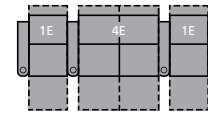

- A Seat Depth 21" / 53cm
- B Seat Height 20" / 51cm
- C Arm Height 26.25" / 67cm

Features

- > In-arm storage
- > Power recline & headrests
- > LED Lights & Cupholders

Options

- > Wireless Bass Shaker
- > Grommets for use with accessories
- > Tray Table & Grommets

1E Power Recliner
39 x 42 x 43"
99 x 107 x 109cm
IA: 23" / 58cm

2E LHF Arm, Power Recliner
30 x 42 x 43"
76 x 107 x 109cm

3E RHF Arm, Power Recliner
30 x 42 x 43"
76 x 107 x 109cm

4E Armless Loveseat, Power Recliner
46 x 42 x 43"
117 x 107 x 109cm

8E Armless Power Recliner
23 x 42 x 43"
58 x 107 x 109cm

9E LHF Wedge, Power Recliner
38 x 42 x 43"
97 x 107 x 109cm

2 Seats Straight (1E/3E)
70 x 68" / 178 x 173cm

2 Seats Curved (5E/3E)
76 x 70" / 193 x 178cm

3 Seats Straight (1E/3E/3E)
99 x 68" / 251 x 173cm

3 Seats Curved (5E/7E/3E)
114 x 74" / 290 x 188cm

4 Seats Straight (1E/3E/3E/3E)
130 x 68" / 330 x 173cm

4 Seats Curved (5E/7E/7E/3E)
150 x 78" / 381 x 198cm