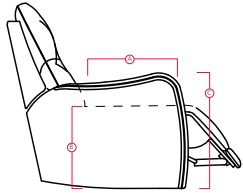

PALLISER®
My Home, My Style, My Way™

41416 FLICKS

PALLISER[®]
My Home, My Style, My Way™

DIMENSIONS SHOWN AS WIDTH X DEPTH X HEIGHT.
SPECIFICATIONS ARE CORRECT AT TIME OF PRINTING AND ARE SUBJECT TO CHANGE WITHOUT NOTICE.
LHF – LEFT HAND FACING RHF – RIGHT HAND FACING IA – INSIDE ARM TO INSIDE ARM

- A Seat Depth 21" / 53cm
- B Seat Height 20" / 51cm
- C Arm Height 26.25" / 67cm

Features

- > In-arm storage
- > Power recline & headrests
- > LED Lights & Cupholders

Options

- > Wireless Bass Shaker
- > Grommets for use with accessories
- > Tray Table & Grommets