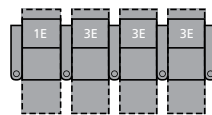

- A Seat Depth 21" / 53cm
- B Seat Height 20" / 51cm
- C Arm Height 26.25" / 67cm

Features

- > In-arm storage
- > Power recline & headrests
- > LED Lights & Cupholders

Options

- > Wireless Bass Shaker
- > Grommets for use with accessories
- > Tray Table & Grommets

5E LHF Arm, RHF Wedge, Power Recliner
46 x 42 x 43"
117 x 107 x 109cm
IA: 23" / 58cm

6E RHF Arm, LHF Wedge, Power Recliner
46 x 42 x 43"
117 x 107 x 109cm
IA: 23" / 58cm

7E RHF Wedge, Power Recliner
38 x 42 x 43"
97 x 107 x 109cm

8E Armless Power Recliner
23 x 42 x 43"
58 x 107 x 109cm

9E LHF Wedge, Power Recliner
38 x 42 x 43"
97 x 107 x 109cm

2 Seats Straight (1E/3E)
70 x 68" / 178 x 173cm

2 Seats Curved (5E/3E)
76 x 70" / 193 x 178cm

3 Seats Straight (1E/3E/3E)
99 x 68" / 251 x 173cm

3 Seats Curved (5E/7E/3E)
114 x 74" / 290 x 188cm

4 Seats Straight (1E/3E/3E/3E)
130 x 68" / 330 x 173cm

4 Seats Curved (5E/7E/7E/3E)
150 x 78" / 381 x 198cm