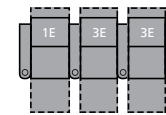

- A Seat Depth 21" / 53cm
- B Seat Height 20" / 51cm
- C Arm Height 26.25" / 67cm

Features

- > In-arm storage
- > Power recline & headrests
- > LED Lights & Cupholders

Options

- > Wireless Bass Shaker
- > Grommets for use with accessories
- > Tray Table & Grommets

5E LHF Arm, RHF Wedge, Power Recliner
46 x 42 x 43"
117 x 107 x 109cm
IA: 23" / 58cm

6E RHF Arm, LHF Wedge, Power Recliner
46 x 42 x 43"
117 x 107 x 109cm
IA: 23" / 58cm

7E RHF Wedge, Power Recliner
38 x 42 x 43"
97 x 107 x 109cm

8E Armless Power Recliner
23 x 42 x 43"
58 x 107 x 109cm

9E LHF Wedge, Power Recliner
38 x 42 x 43"
97 x 107 x 109cm

2 Seats Straight (1E/3E)
70 x 68" / 178 x 173cm

2 Seats Curved (5E/3E)
76 x 70" / 193 x 178cm

3 Seats Straight (1E/3E/3E)
99 x 68" / 251 x 173cm

3 Seats Curved (5E/7E/3E)
114 x 74" / 290 x 188cm

4 Seats Straight (1E/3E/3E/3E)
130 x 68" / 330 x 173cm

4 Seats Curved (5E/7E/7E/3E)
150 x 78" / 381 x 198cm