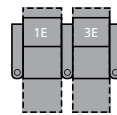

2 Seats Straight (1E/3E)
70 x 68" / 178 x 173cm