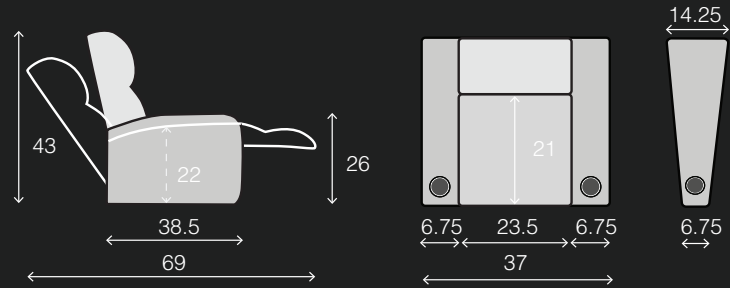

UPHOLSTERY

- ▶ Top Grain Leather
- ▶ Bonded Leather
- ▶ Leather Gel
- ▶ Microfiber

SPECIFICATIONS

TWO ARM
37 x 38.5 x 43

RIGHT ARM
30.25 x 38.5 x 43

LEFT ARM
30.25 x 38.5 x 43

LEFT ARM + RIGHT WEDGE
44.5 x 38.5 x 43

RIGHT WEDGE
37.75 x 38.5 x 43

ARMLESS
23.5 x 38.5 x 43

POPULAR LAYOUTS

Inches as width x depth x height

2 STRAIGHT
67.25 x 38.5 x 43

3 STRAIGHT
97.5 x 38.5 x 43

4 STRAIGHT
127.75 x 38.5 x 43

4 STRAIGHT MIDDLE LOVE
121 x 38.5 x 43

2 CURVED
74.75 x 40.5 x 43

3 CURVED
112.5 x 42.5 x 43

4 CURVED
150.25 x 44.5 x 43

4 CURVED MIDDLE LOVE
136 x 42.5 x 43

GRAND HR SERIES