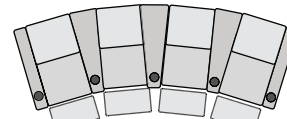

UPHOLSTERY

- ▶ Top Grain Leather
- ▶ Bonded Leather
- ▶ Leather Gel
- ▶ Microfiber

SPECIFICATIONS

TWO ARM
37 x 38.5 x 43

RIGHT ARM
30.25 x 38.5 x 43

LEFT ARM
30.25 x 38.5 x 43

LEFT ARM + RIGHT WEDGE
44.5 x 38.5 x 43

RIGHT WEDGE
37.75 x 38.5 x 43

ARMLESS
23.5 x 38.5 x 43

POPULAR LAYOUTS

Inches as width x depth x height

2 STRAIGHT
67.25 x 38.5 x 43

3 STRAIGHT
97.5 x 38.5 x 43

4 STRAIGHT
127.75 x 38.5 x 43

4 STRAIGHT MIDDLE LOVE
121 x 38.5 x 43

2 CURVED
74.75 x 40.5 x 43

3 CURVED
112.5 x 42.5 x 43

4 CURVED
150.25 x 44.5 x 43

4 CURVED MIDDLE LOVE
136 x 42.5 x 43

GRAND HR SERIES