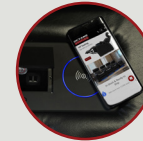

**POWER STATION WITH USB PORTS**

**WIRELESS CHARGING STATION**

**DROP DOWN TABLE MIDDLE SEAT**

**DUAL ADJUSTABLE READING LIGHTS**

**POWER SWITCH WITH USB PORTS**

**DEEP ARM STORAGE**

**LED LIGHTED CUPHOLDERS**