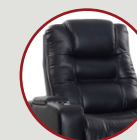

PREMIUM
LUMBAR SUPPORT

NERO XL MAX LOVESEAT