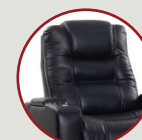

PREMIUM LUMBAR SUPPORT

NERO XL MAX SOFA