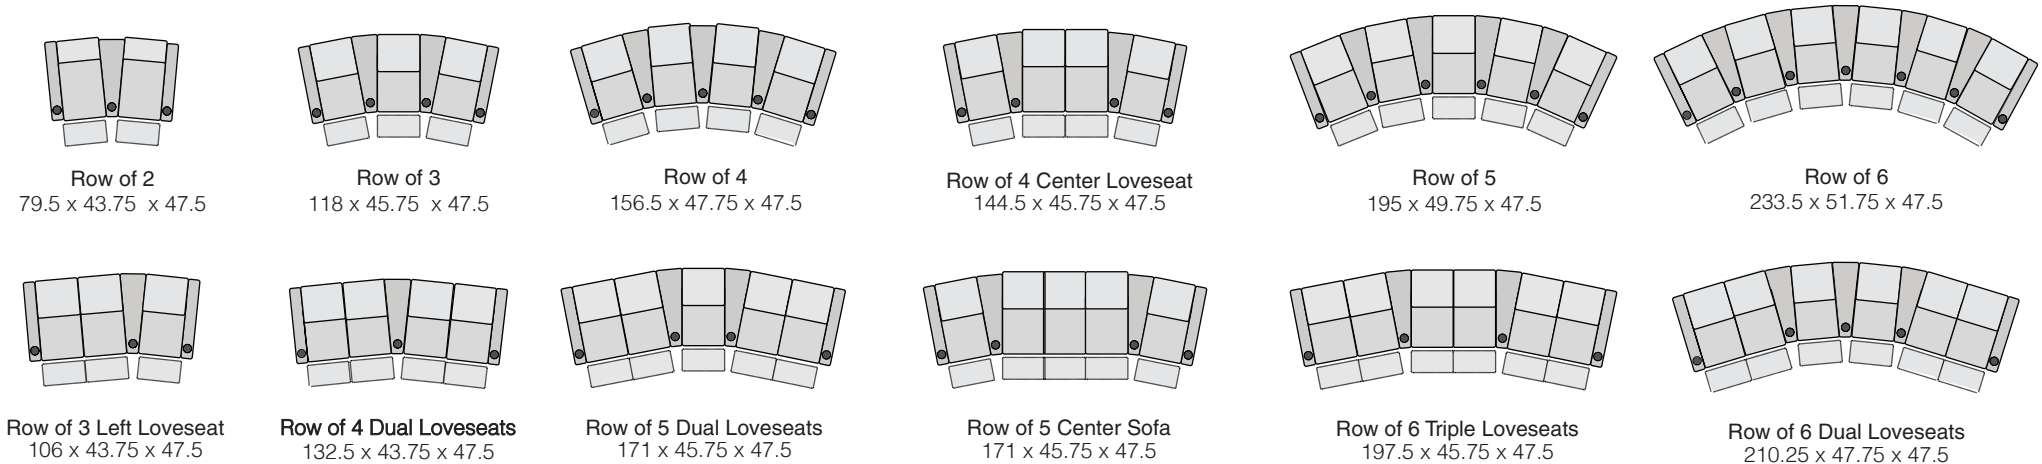

OCTANE NERO XL MAX

SPECIFICATIONS

STRAIGHT ROWS

CURVED ROWS

Measurements shown in inches as Width x Depth x Height.

Specifications are correct at time of printing and are subject to change without notice.

OCTANE-NERO XL-v.2020-1