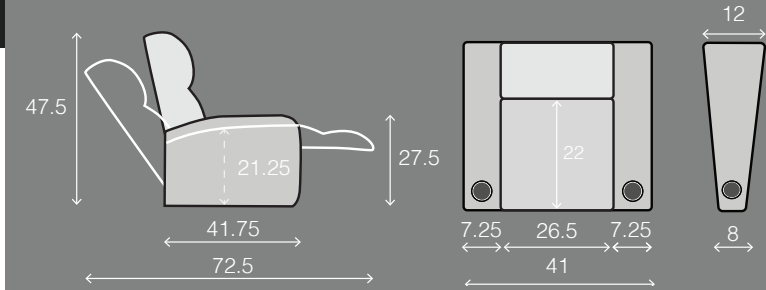

OCTANE NERO XL MAX

SPECIFICATIONS

STRAIGHT ROWS

CURVED ROWS

Measurements shown in inches as Width x Depth x Height.

Specifications are correct at time of printing and are subject to change without notice.

OCTANE-NERO XL-v.2020-1