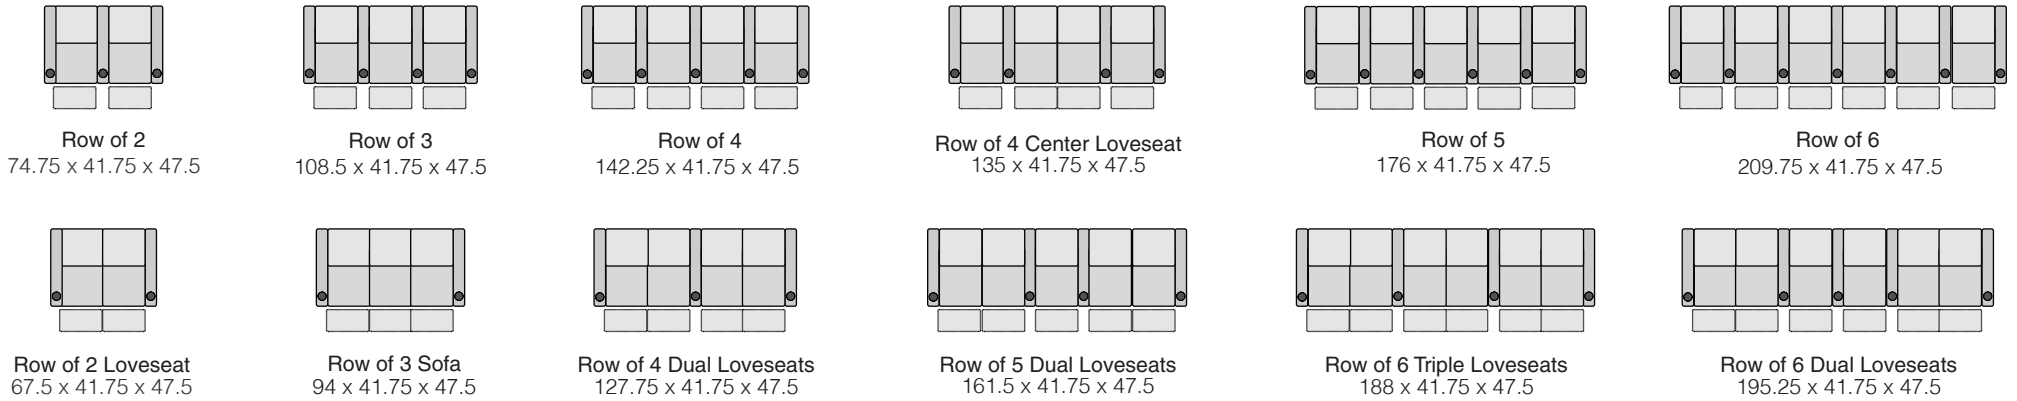

OCTANE NERO XL MAX

SPECIFICATIONS

STRAIGHT ROWS

CURVED ROWS

Measurements shown in inches as Width x Depth x Height.

Specifications are correct at time of printing and are subject to change without notice.

OCTANE-NERO XL-v.2020-1