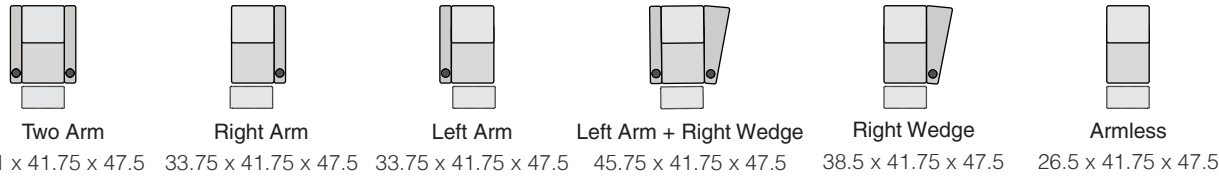

OCTANE NERO XL MAX

SPECIFICATIONS

STRAIGHT ROWS

CURVED ROWS

Measurements shown in inches as Width x Depth x Height.

Specifications are correct at time of printing and are subject to change without notice.

OCTANE-NERO XL-v.2020-1