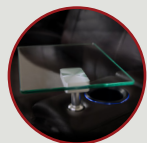

MOTORIZED
HEADREST

ACCESSORY
DOCKS