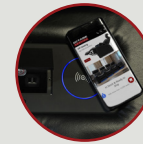

POWER STATION WITH USB PORTS

WIRELESS CHARGING STATION

DROP DOWN TABLE MIDDLE SEAT

DUAL ADJUSTABLE READING LIGHTS

POWER SWITCH WITH USB PORTS

DEEP ARM STORAGE

LED LIGHTED CUPHOLDERS

LED LIGHTED BASERAIL