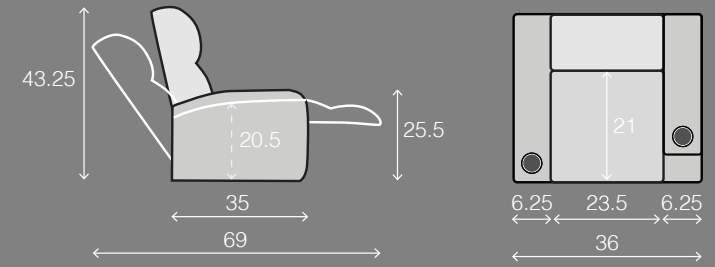

OCTANE AZURE LHR SERIES

WITH FLIP UP ARMS

SPECIFICATIONS

STRAIGHT ROWS

Measurements shown in inches as Width x Depth x Height.

Specifications are correct at time of printing and are subject to change without notice.