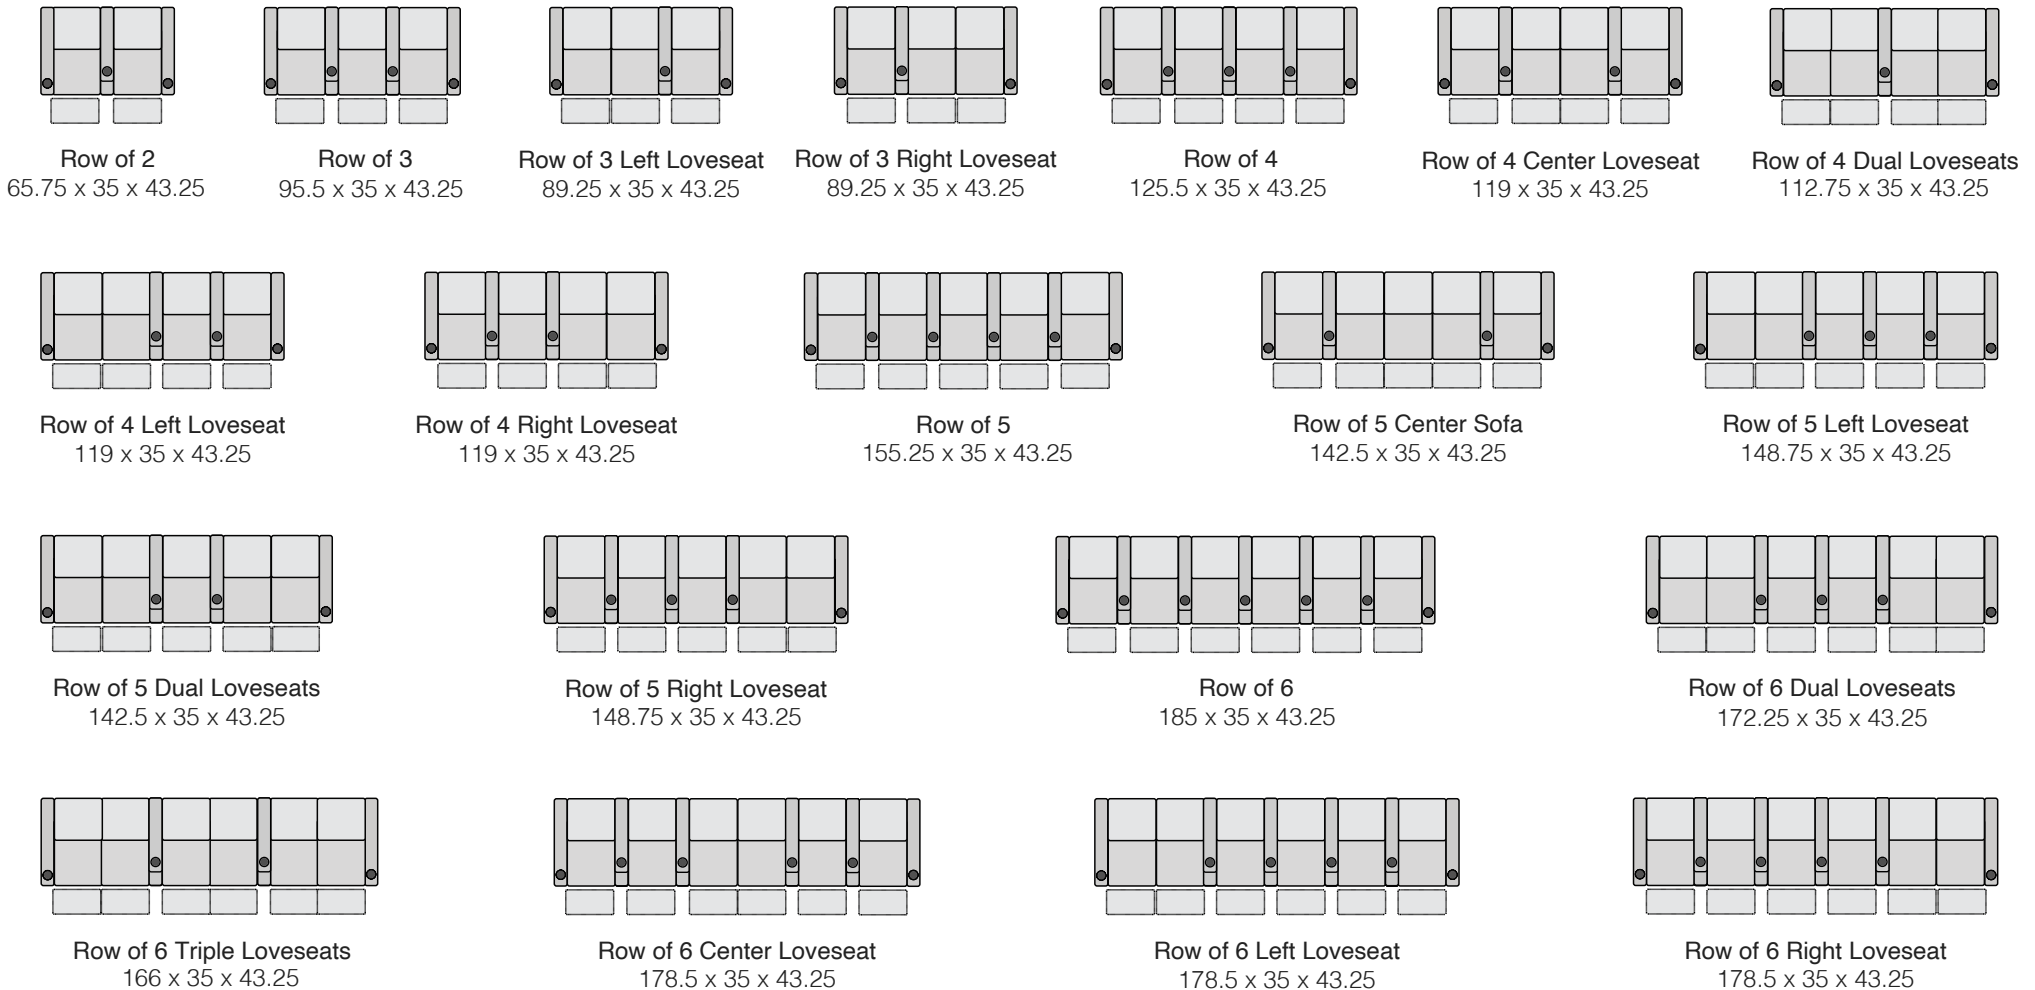

OCTANE AZURE LHR SERIES

WITH FLIP UP ARMS

SPECIFICATIONS

STRAIGHT ROWS

Measurements shown in inches as Width x Depth x Height.

Specifications are correct at time of printing and are subject to change without notice.

OCTANE-AZURE LHR-FLIP ARM-v.2021-1