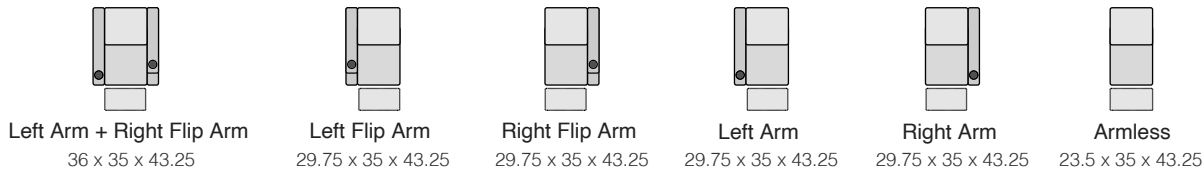

OCTANE AZURE LHR SERIES

WITH FLIP UP ARMS

SPECIFICATIONS

STRAIGHT ROWS

Measurements shown in inches as Width x Depth x Height.

Specifications are correct at time of printing and are subject to change without notice.