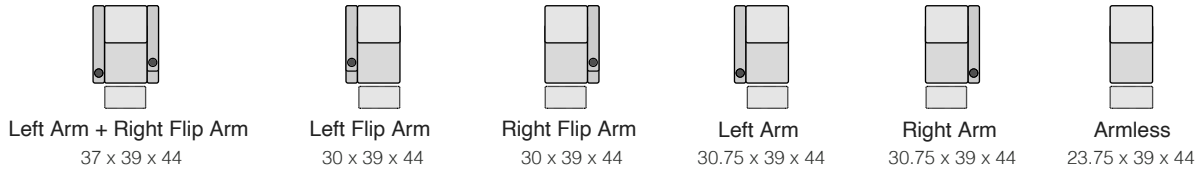

OCTANE BLISS LHR MASSAGE

WITH FLIP UP ARMS

SPECIFICATIONS

STRAIGHT ROWS

Measurements shown in inches as Width x Depth x Height.

Specifications are correct at time of printing and are subject to change without notice.