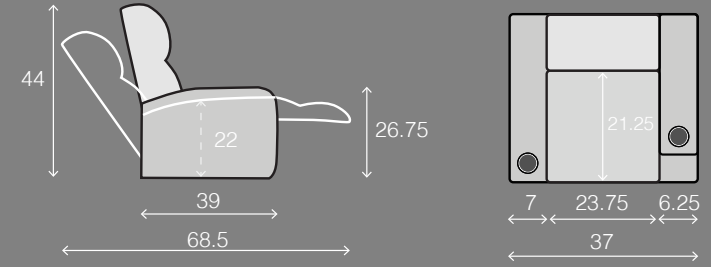

OCTANE BLISS LHR MASSAGE

WITH FLIP UP ARMS

SPECIFICATIONS

STRAIGHT ROWS

Measurements shown in inches as Width x Depth x Height.

Specifications are correct at time of printing and are subject to change without notice.