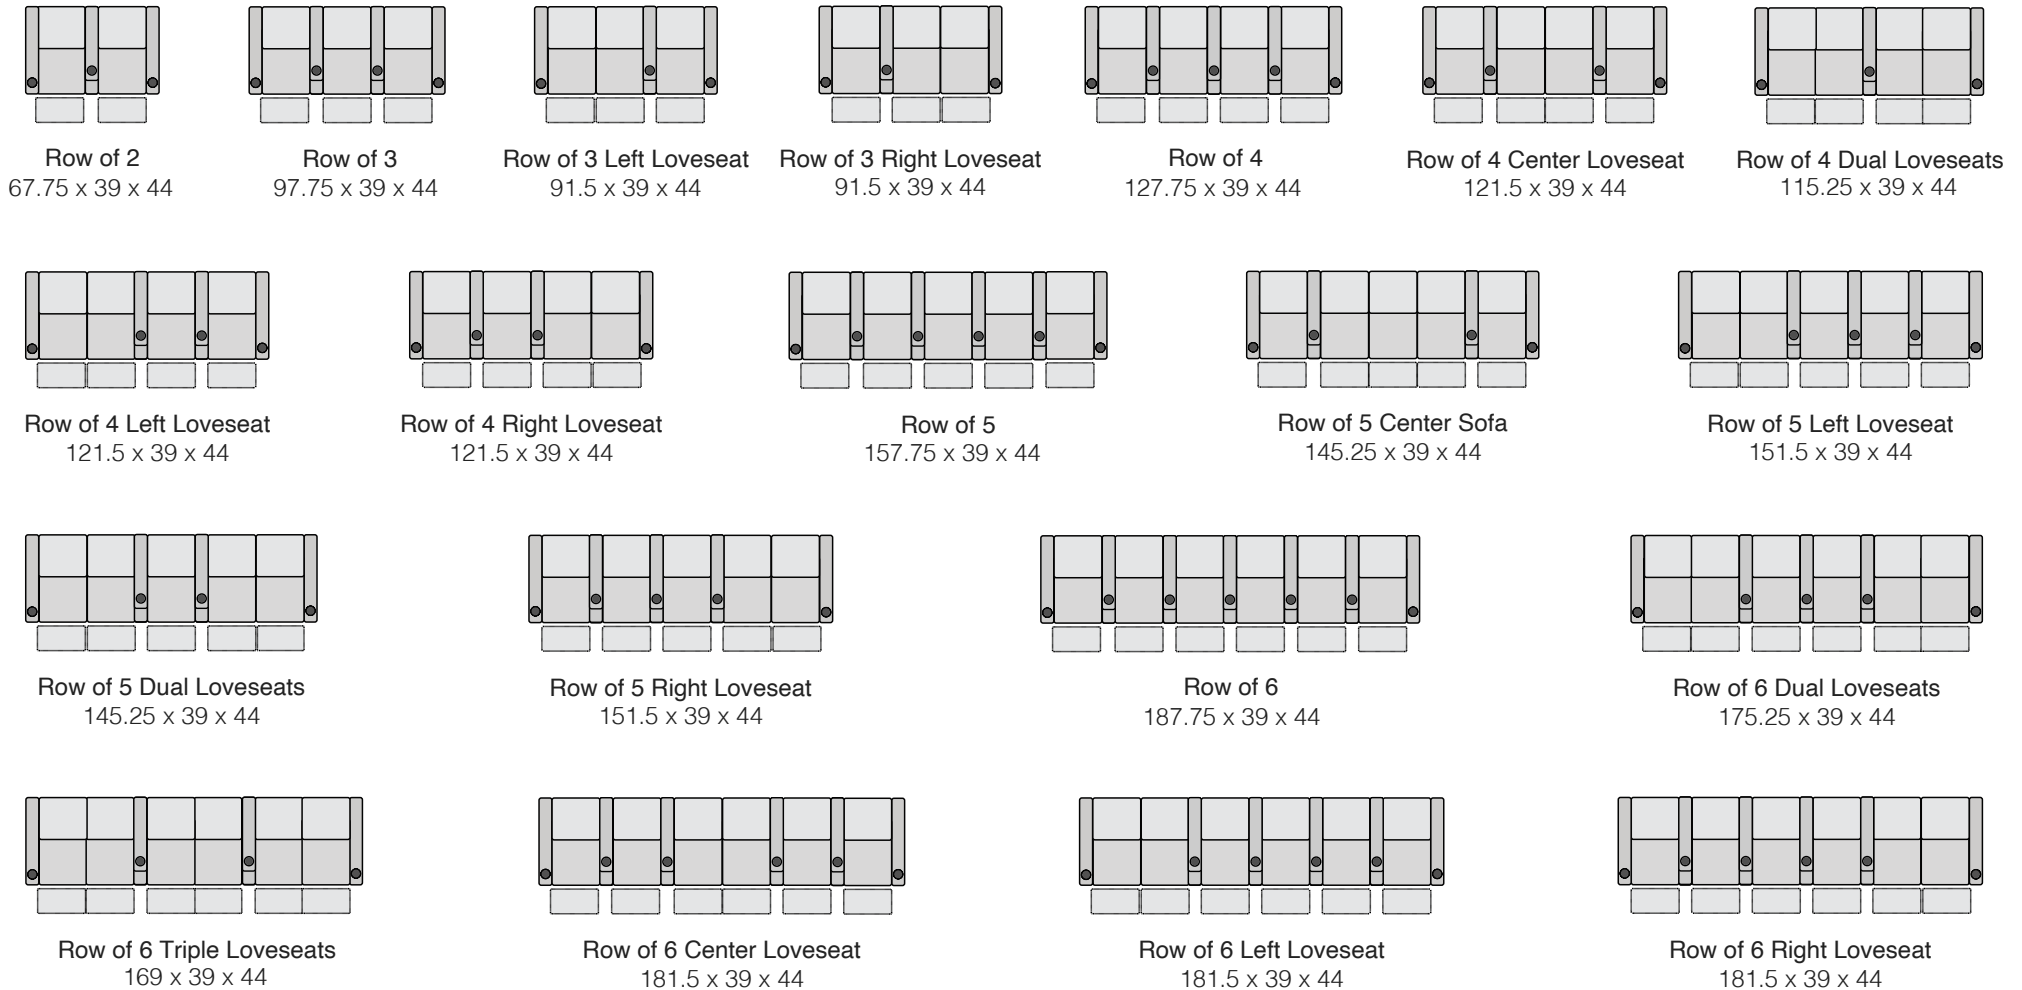

OCTANE BLISS LHR MASSAGE

WITH FLIP UP ARMS

SPECIFICATIONS

STRAIGHT ROWS

Measurements shown in inches as Width x Depth x Height.

Specifications are correct at time of printing and are subject to change without notice.

OCTANE-BLISS LHR MASSAGE-FLIP ARM-v.2021-1